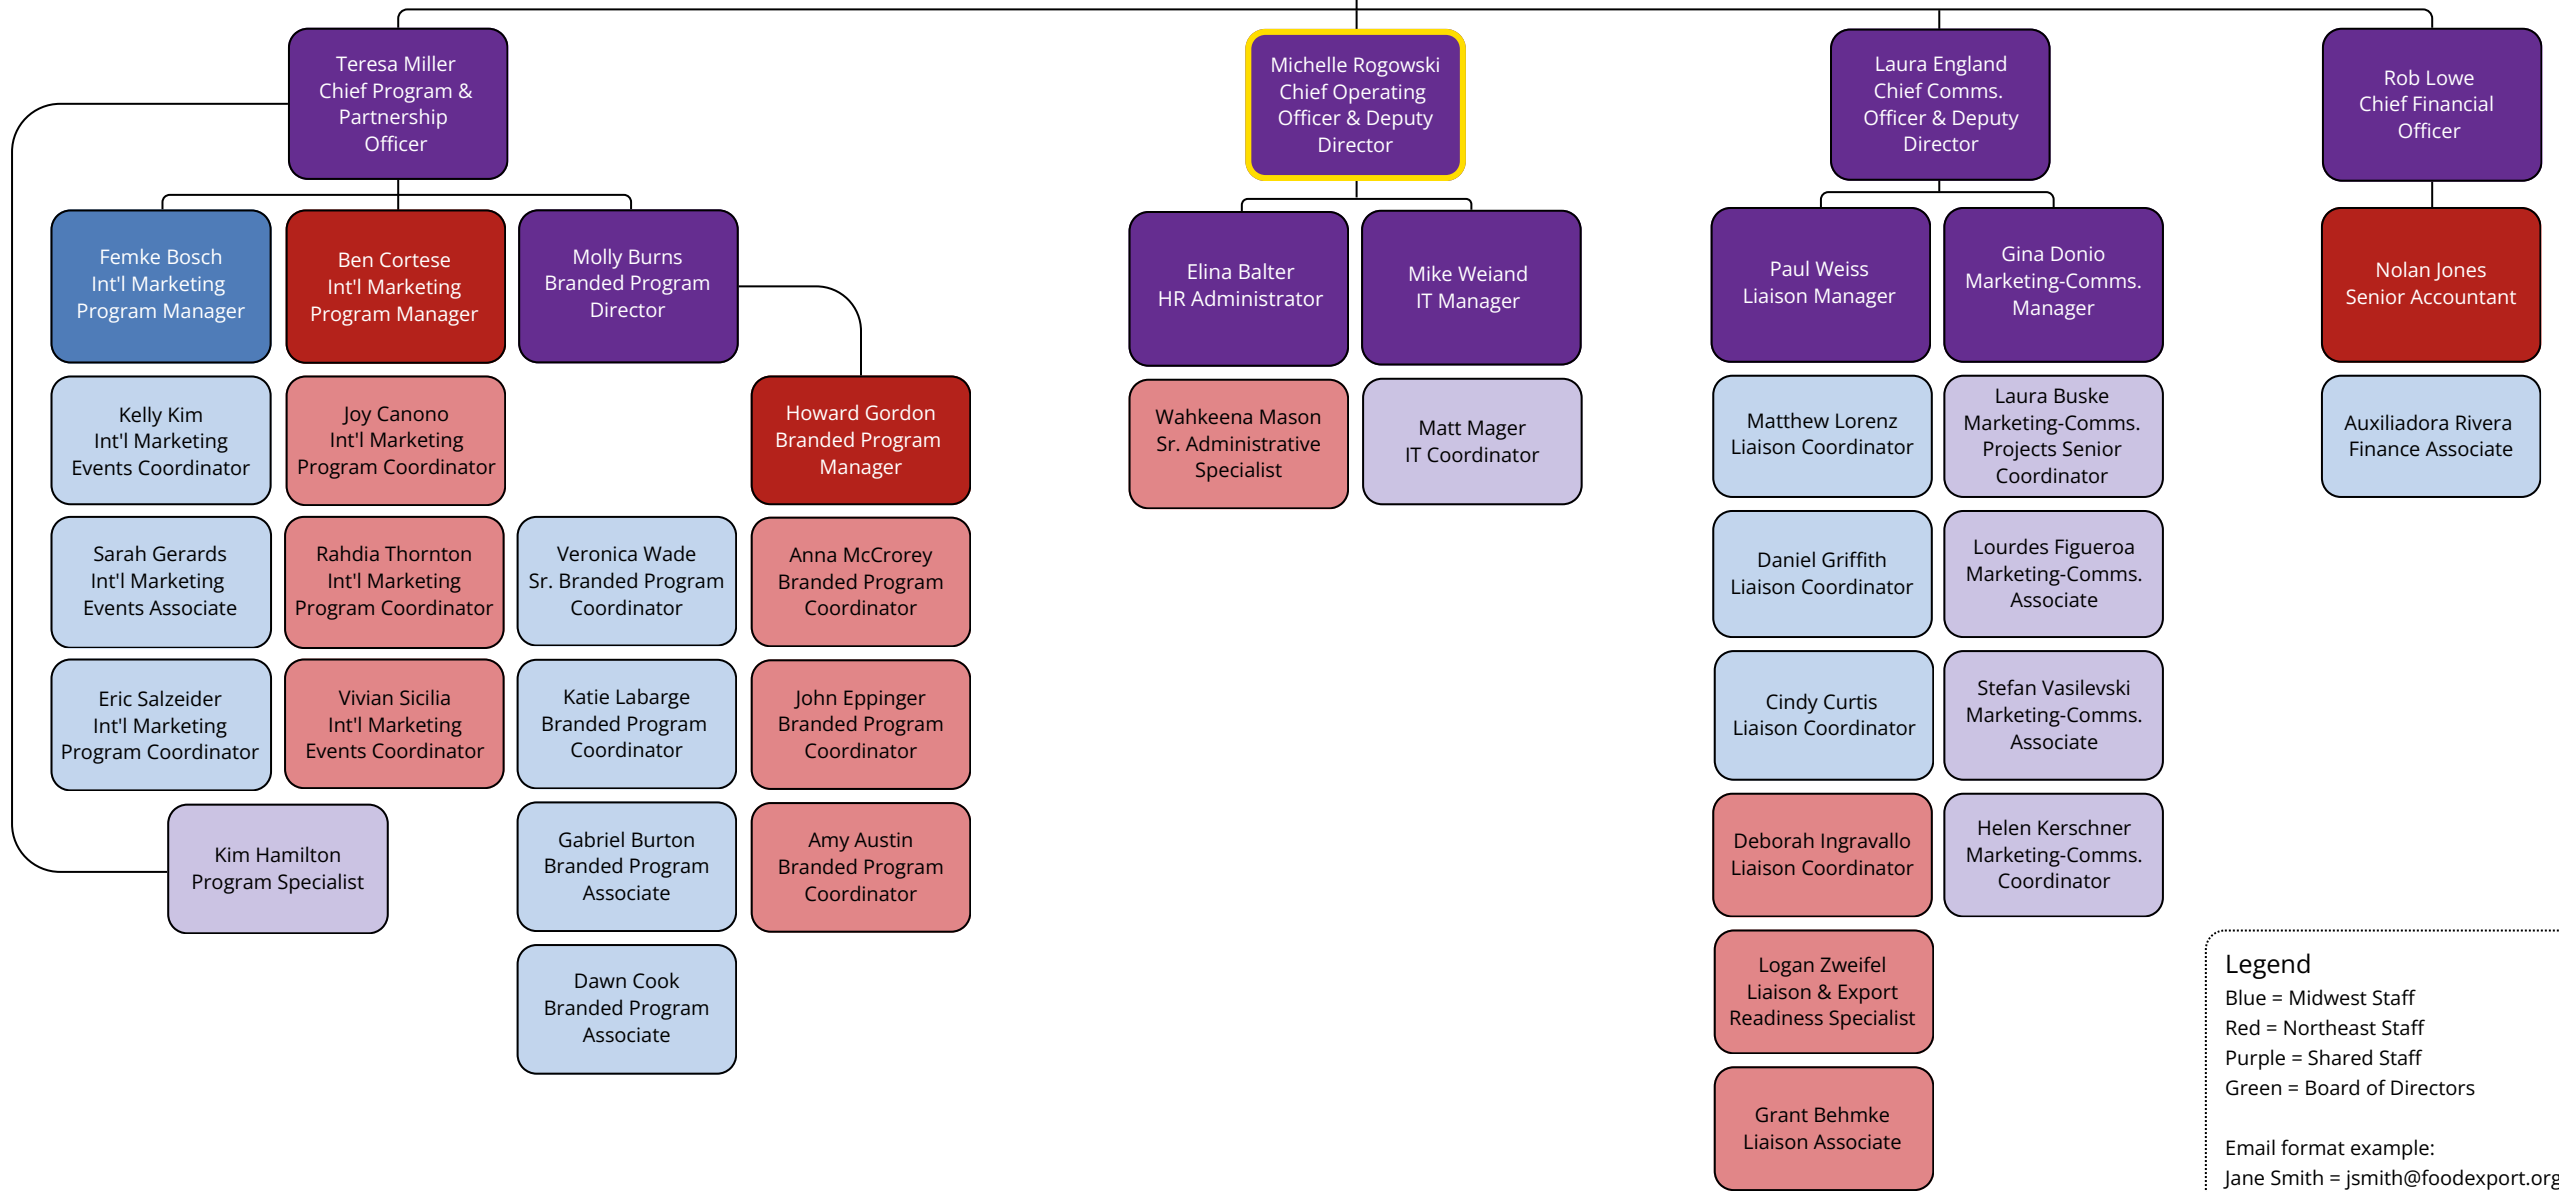

YOUR CONNECTION TO GROWTH®

Legend
 Blue = Midwest Staff
 Red = Northeast Staff
 Purple = Shared Staff
 Green = Board of Directors

Email format example:
 Jane Smith = jsmith@foodexport.org