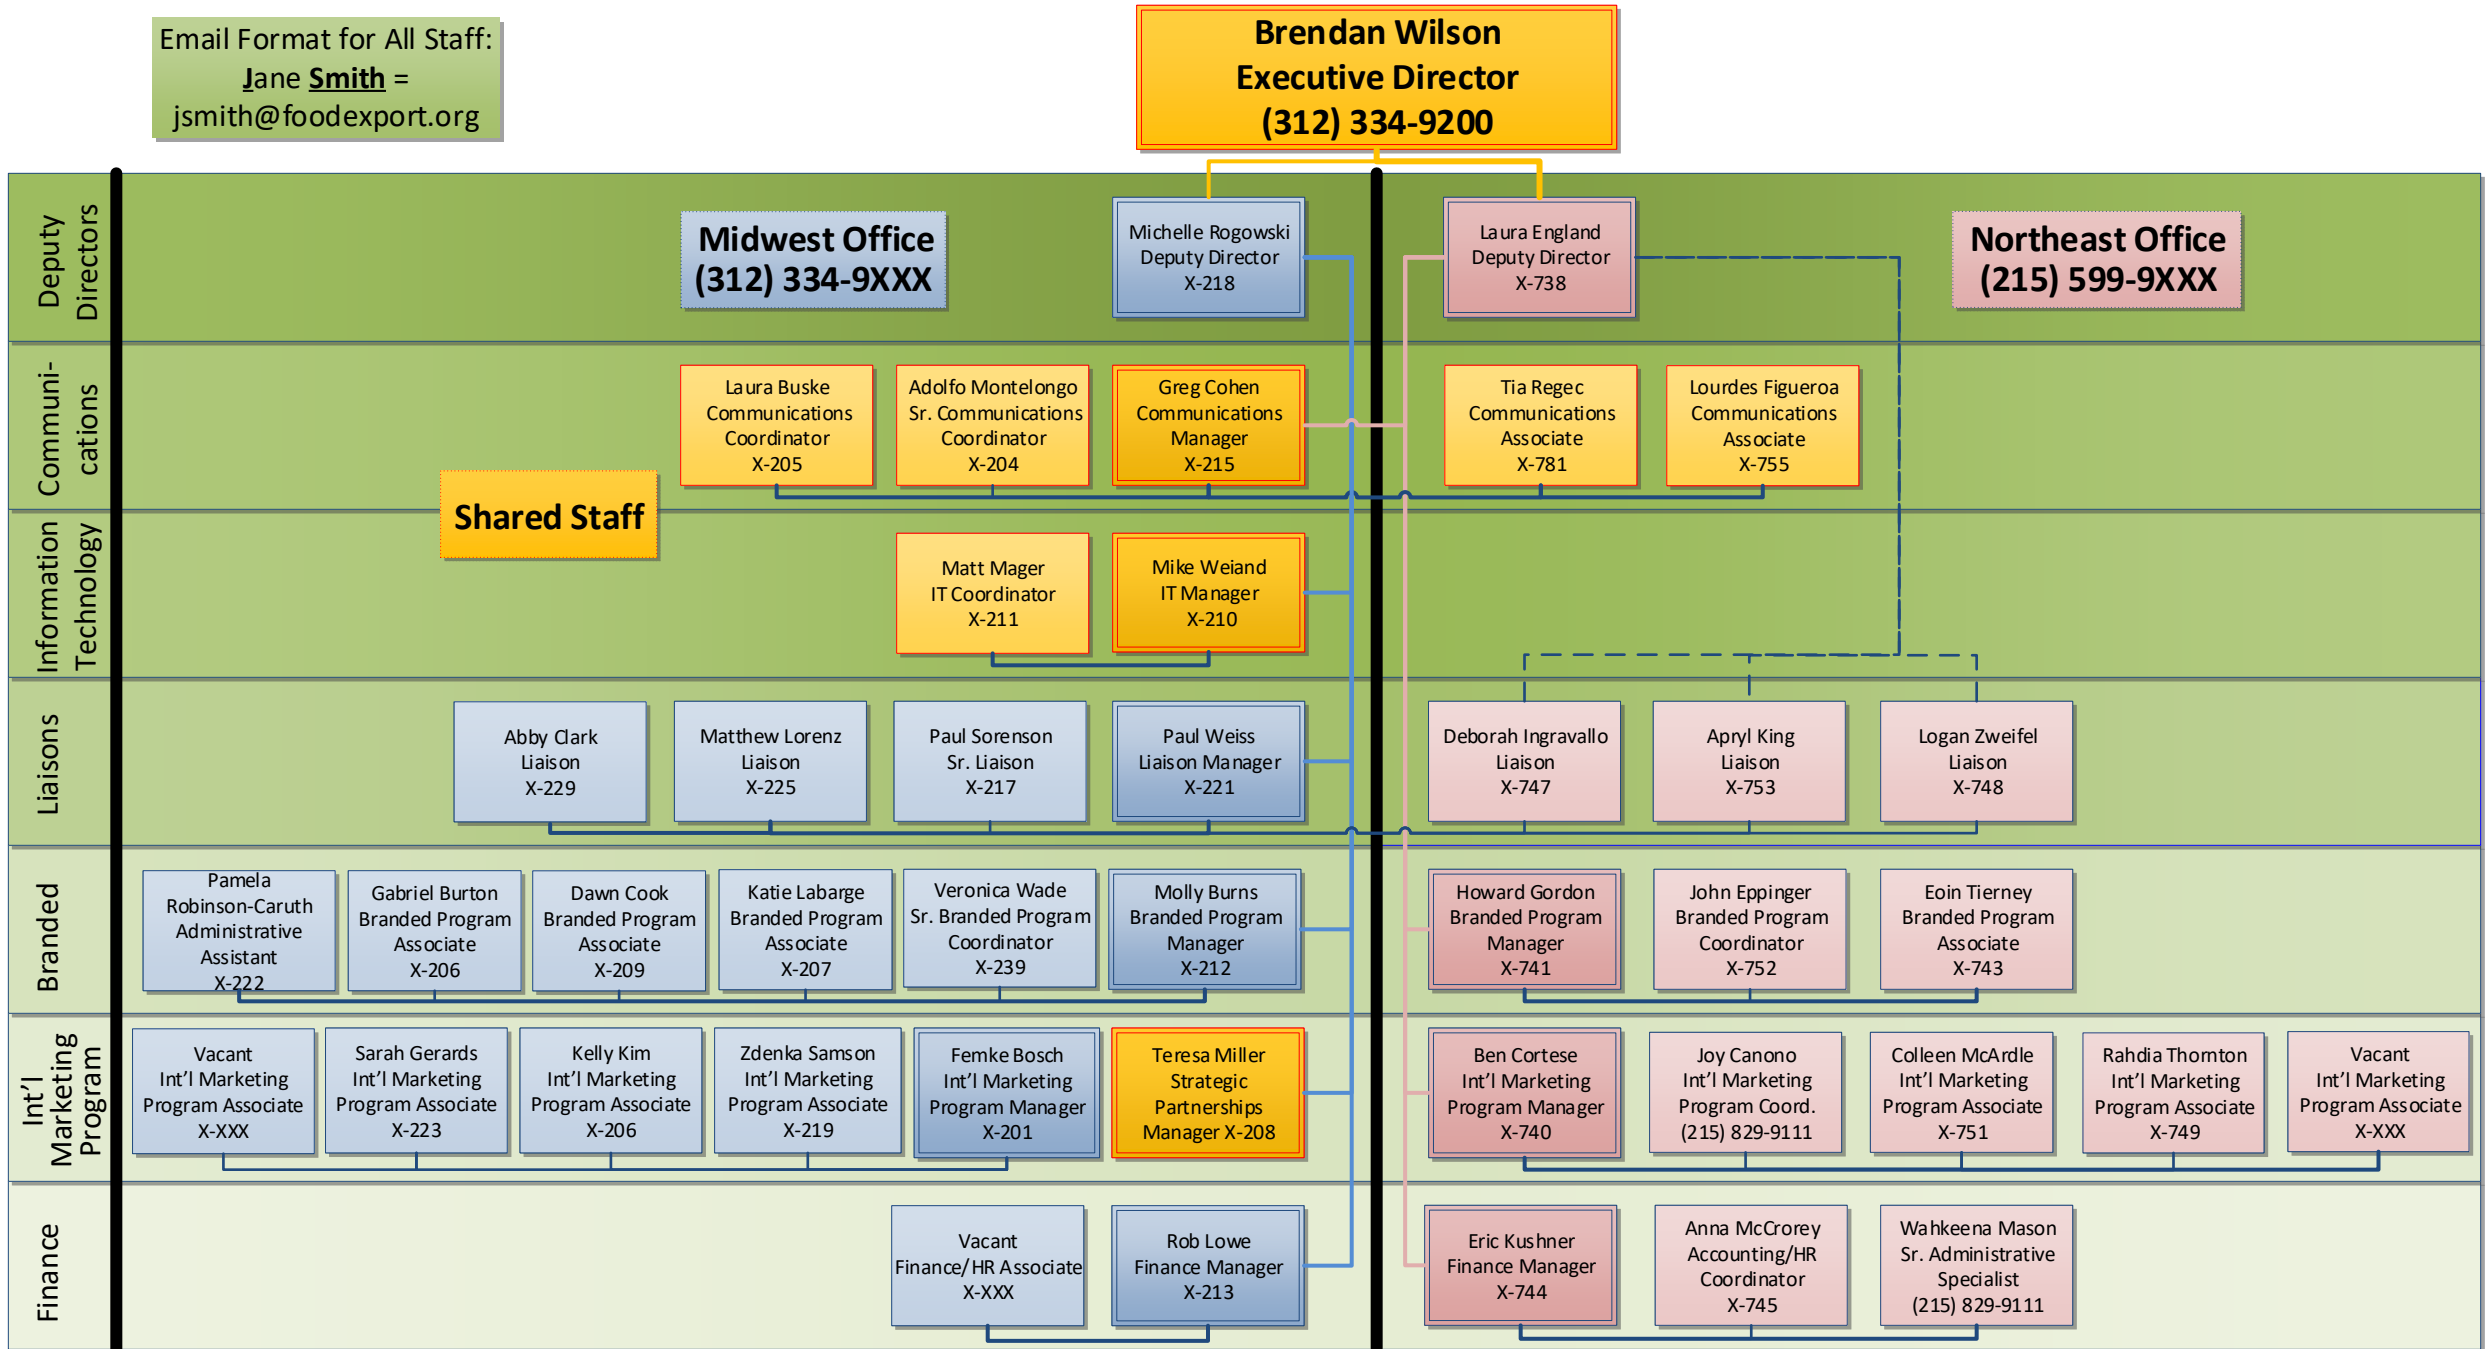

Food Export – Midwest and Food Export – Northeast Organizational Chart

Email Format for All Staff:
Jane Smith =
 jsmith@foodexport.org

To download the most up-to-date version of this chart, visit [Foodexport.org](https://www.foodexport.org) and go to My Portal, or use the link below.
<https://www.foodexport.org/docs/default-source/content/foodexportorgchart.pdf>

Updated January 2023