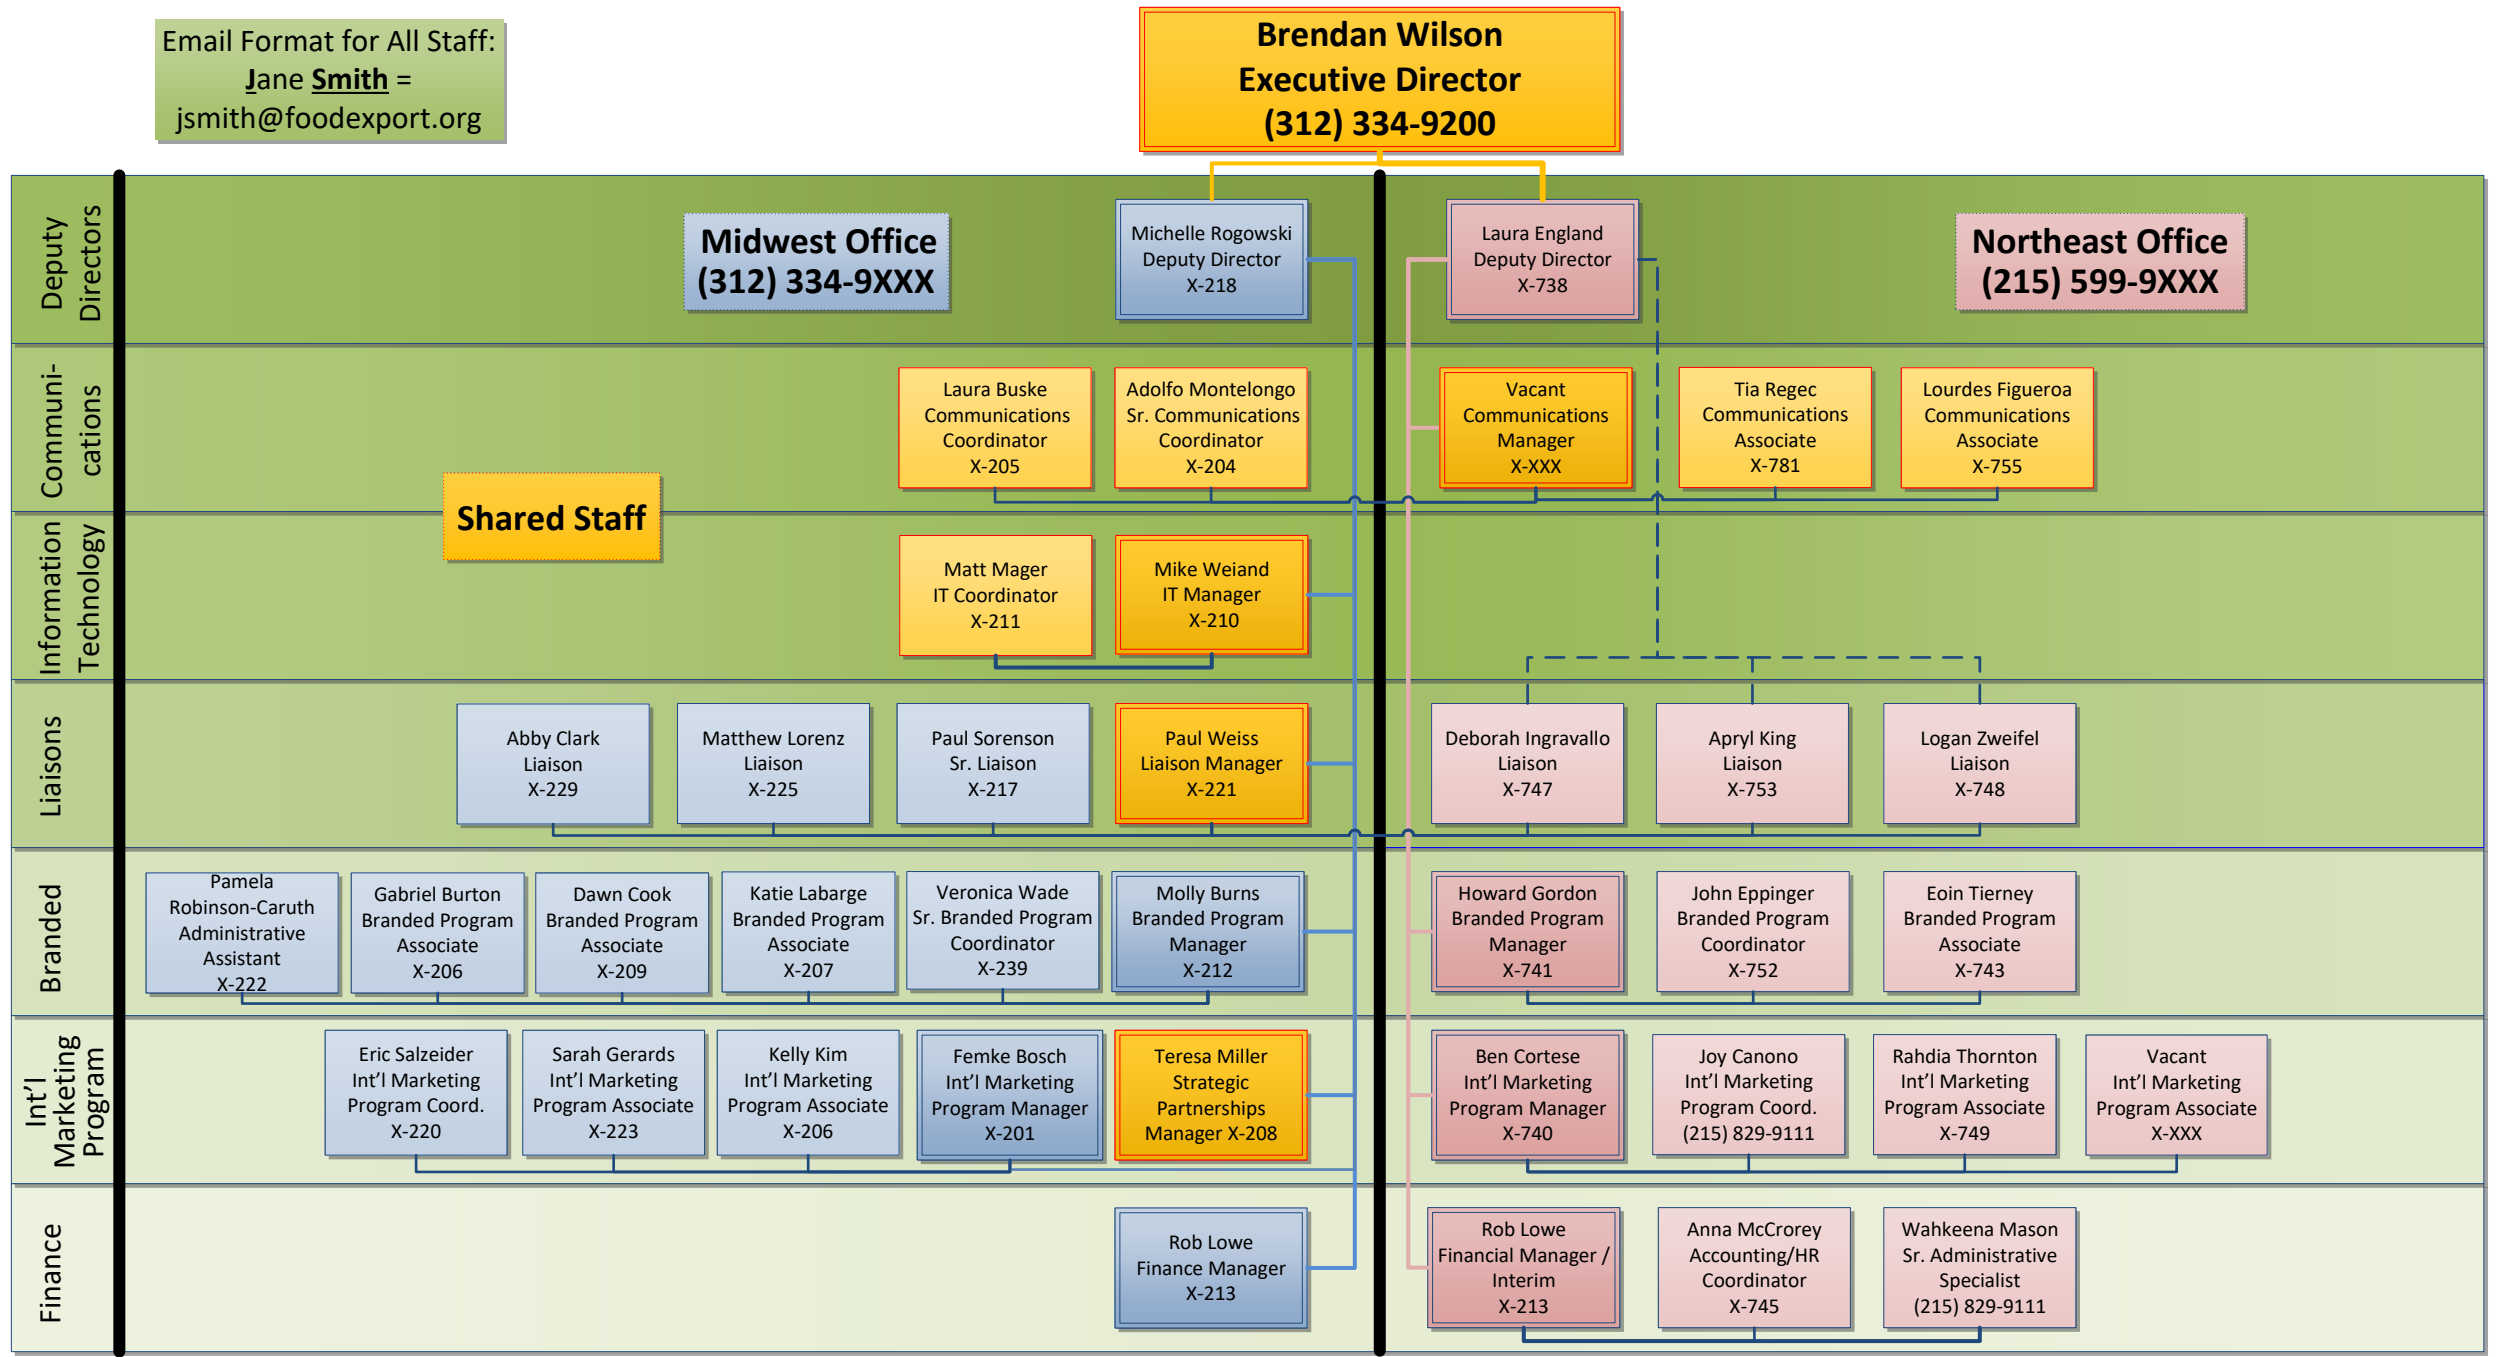

Food Export – Midwest and Food Export – Northeast Organizational Chart

Email Format for All Staff:
Jane Smith =
 jsmith@foodexport.org

To download the most up-to-date version of this chart, visit [Foodexport.org](https://www.foodexport.org) and go to My Portal, or use the link below.
<https://www.foodexport.org/docs/default-source/content/foodexportorgchart.pdf>