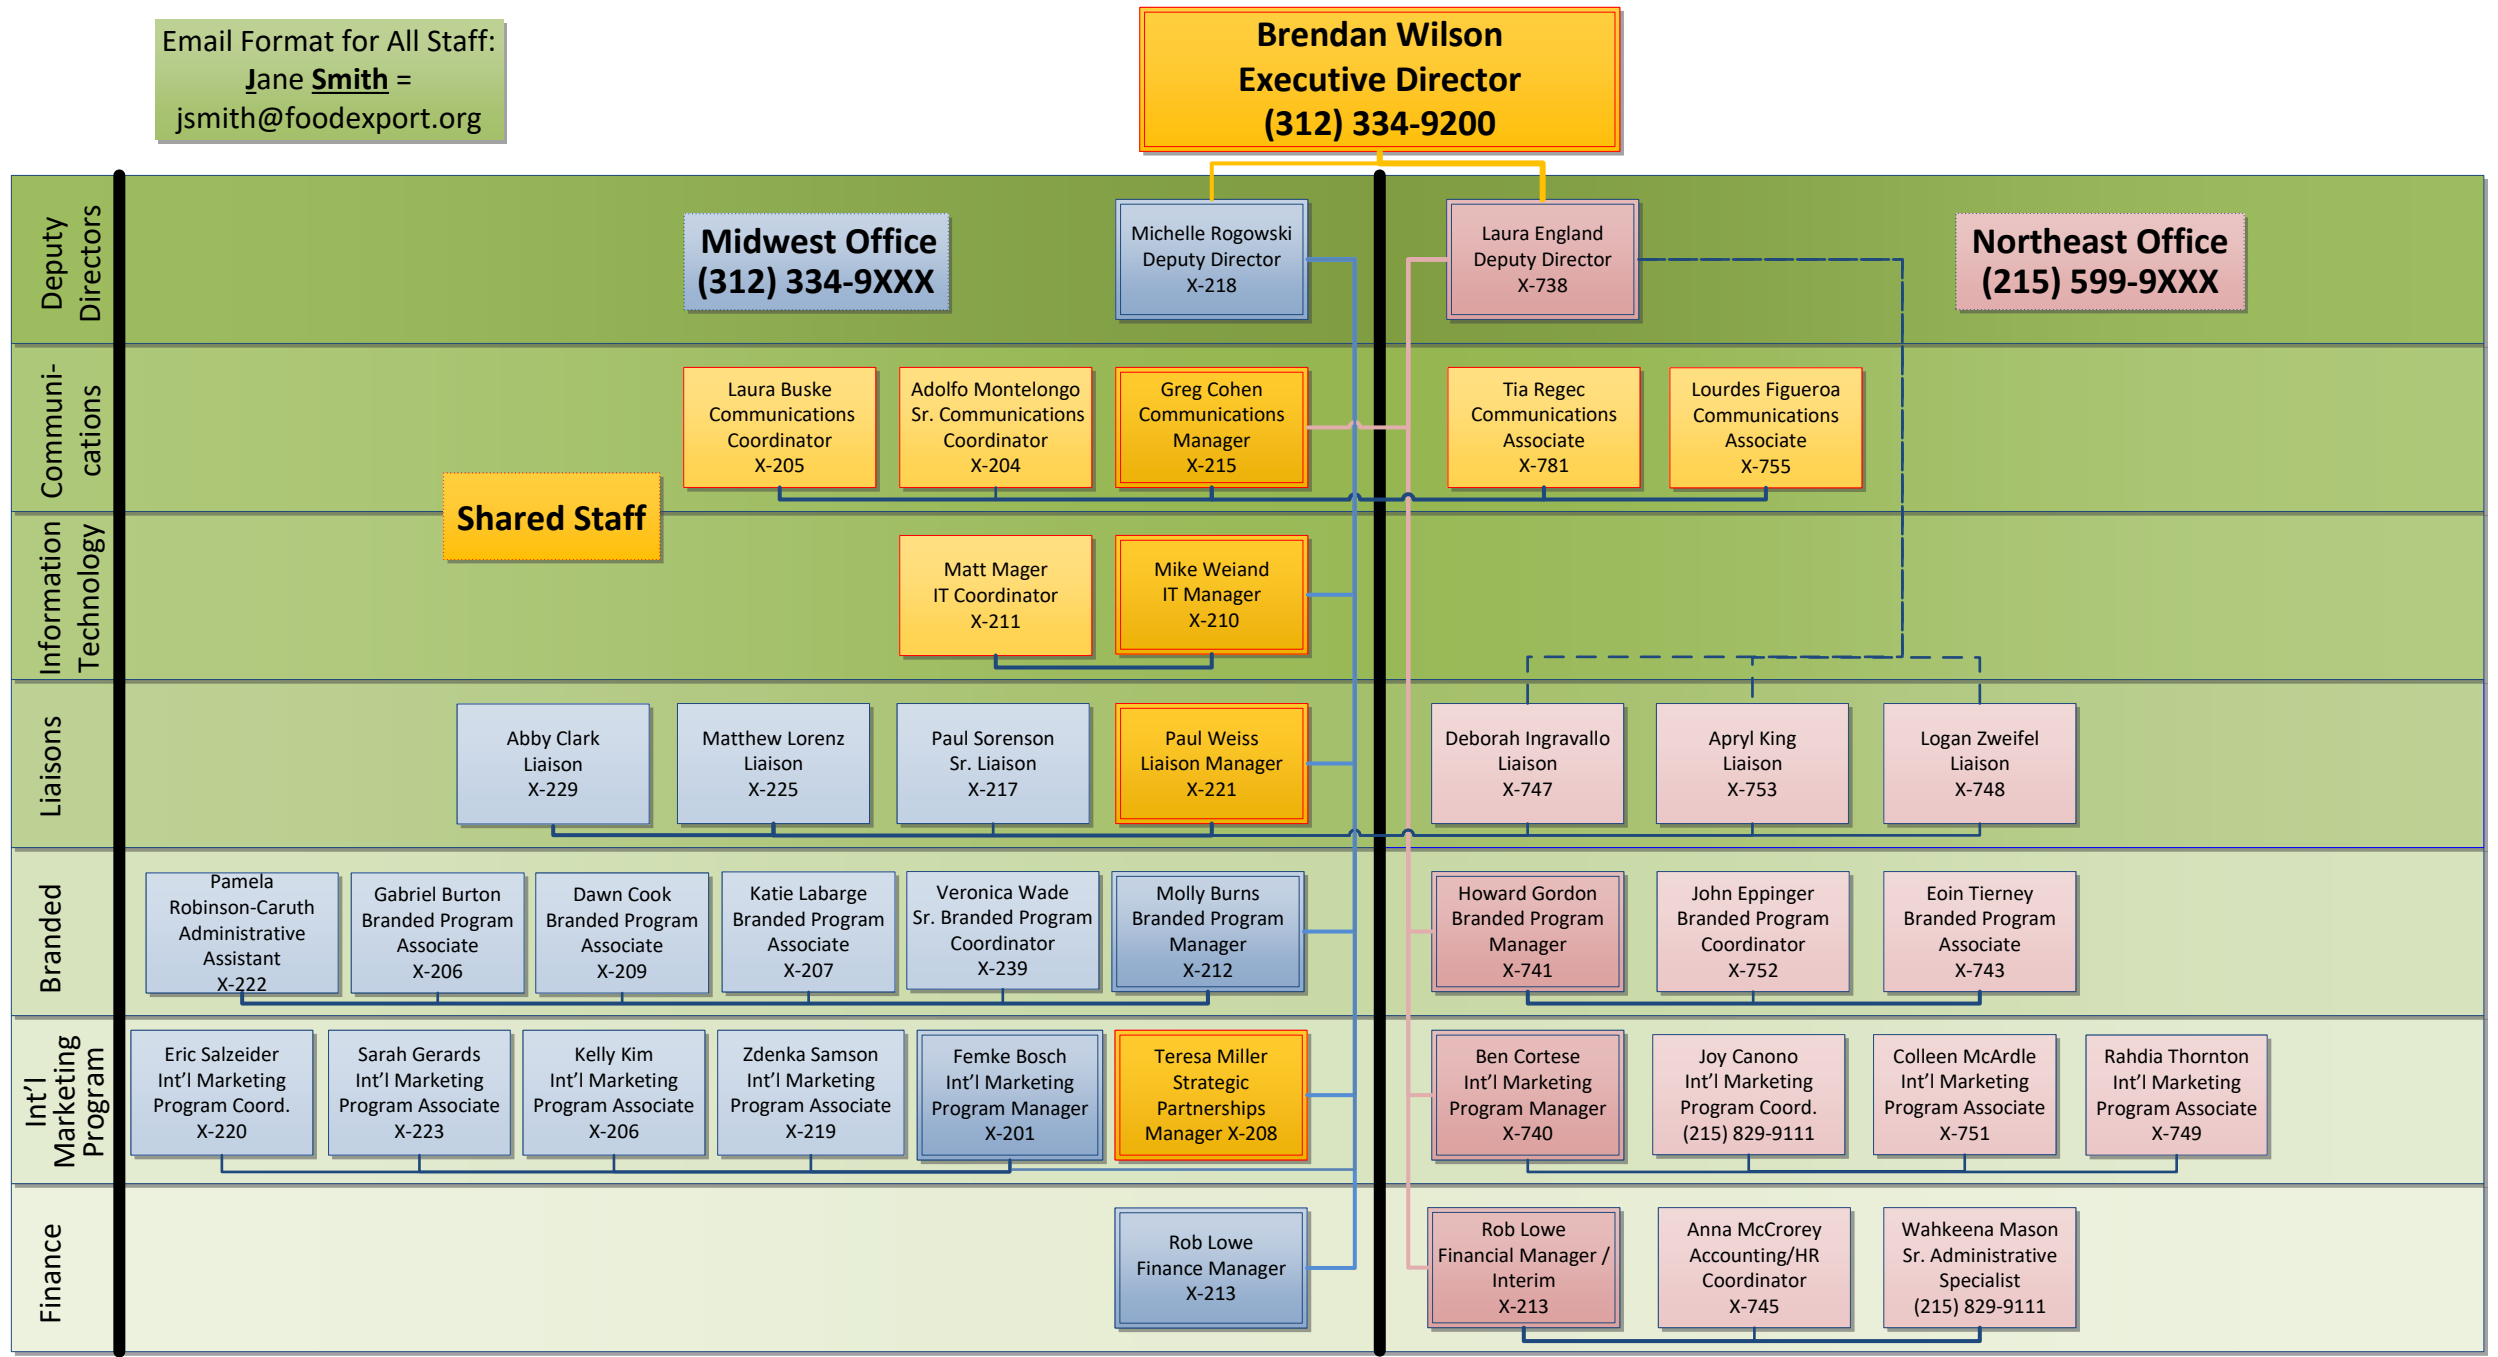

Food Export – Midwest and Food Export – Northeast Organizational Chart

Email Format for All Staff:
Jane Smith =
 jsmith@foodexport.org

To download the most up-to-date version of this chart, visit [Foodexport.org](https://www.foodexport.org) and go to My Portal, or use the link below.
<https://www.foodexport.org/docs/default-source/content/foodexportorgchart.pdf>