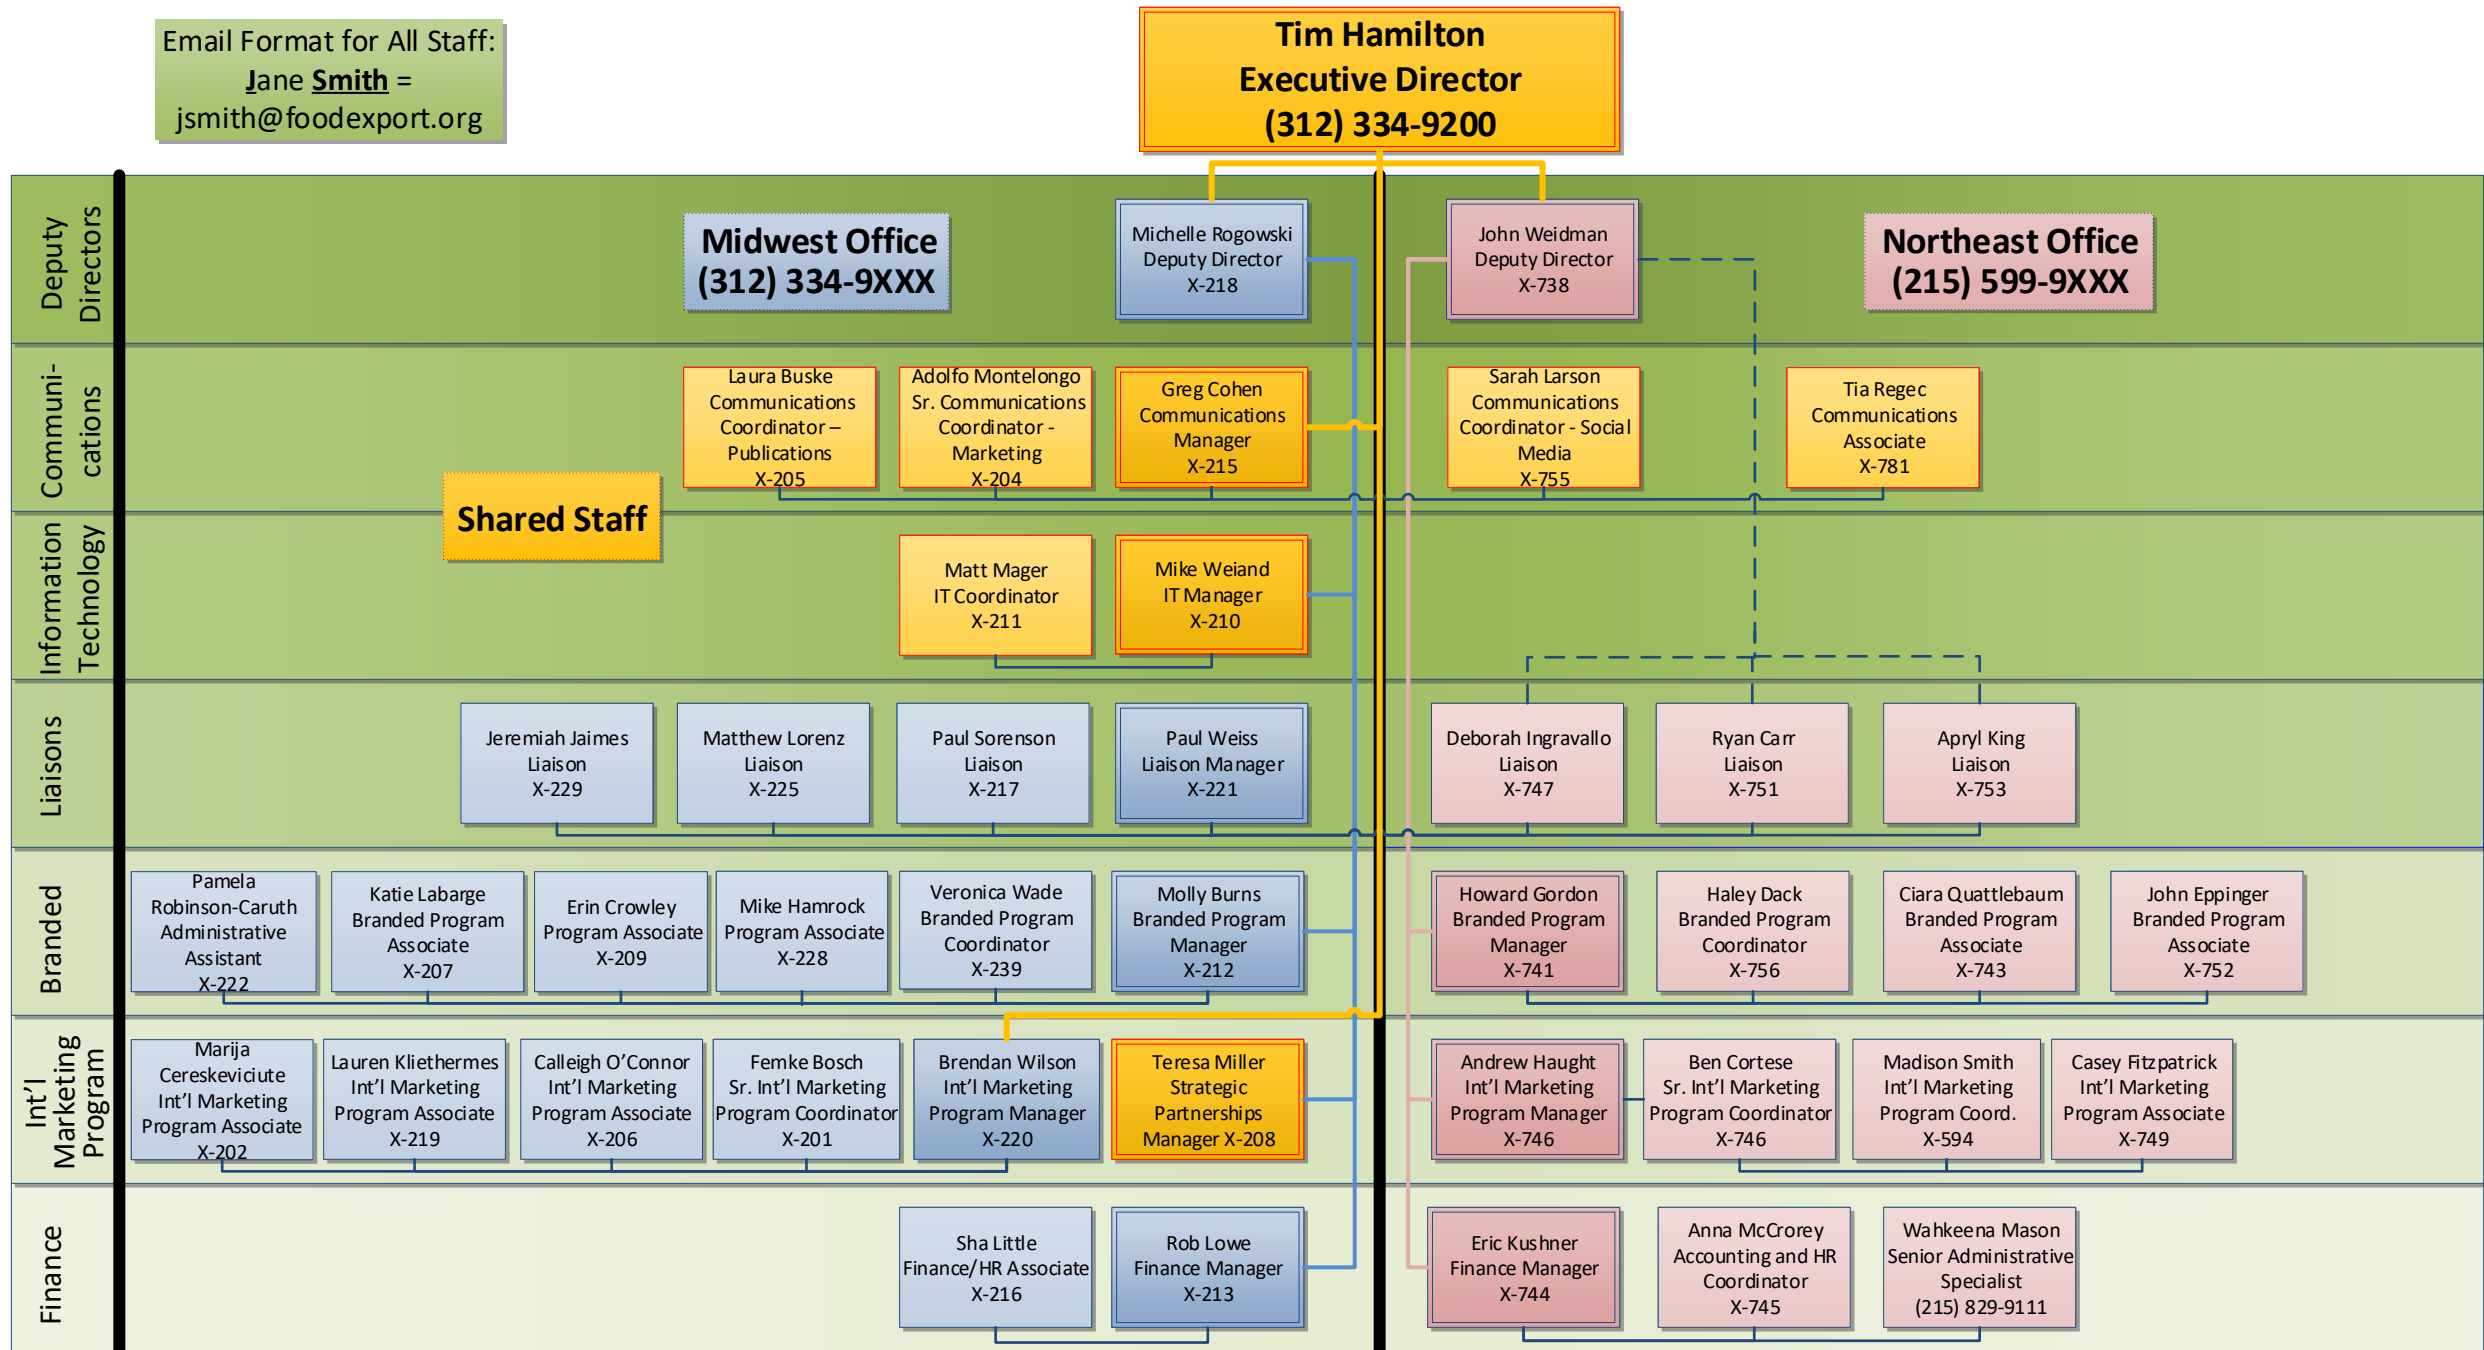

# Food Export – Midwest and Food Export – Northeast Organizational Chart

Email Format for All Staff:  
**Jane Smith** =  
 jsmith@foodexport.org

To download the most up-to-date version of this chart, visit [Foodexport.org](https://www.foodexport.org) and go to My Portal, or use the link below.  
<https://www.foodexport.org/docs/default-source/content/foodexportorgchart.pdf>

Updated January 2021