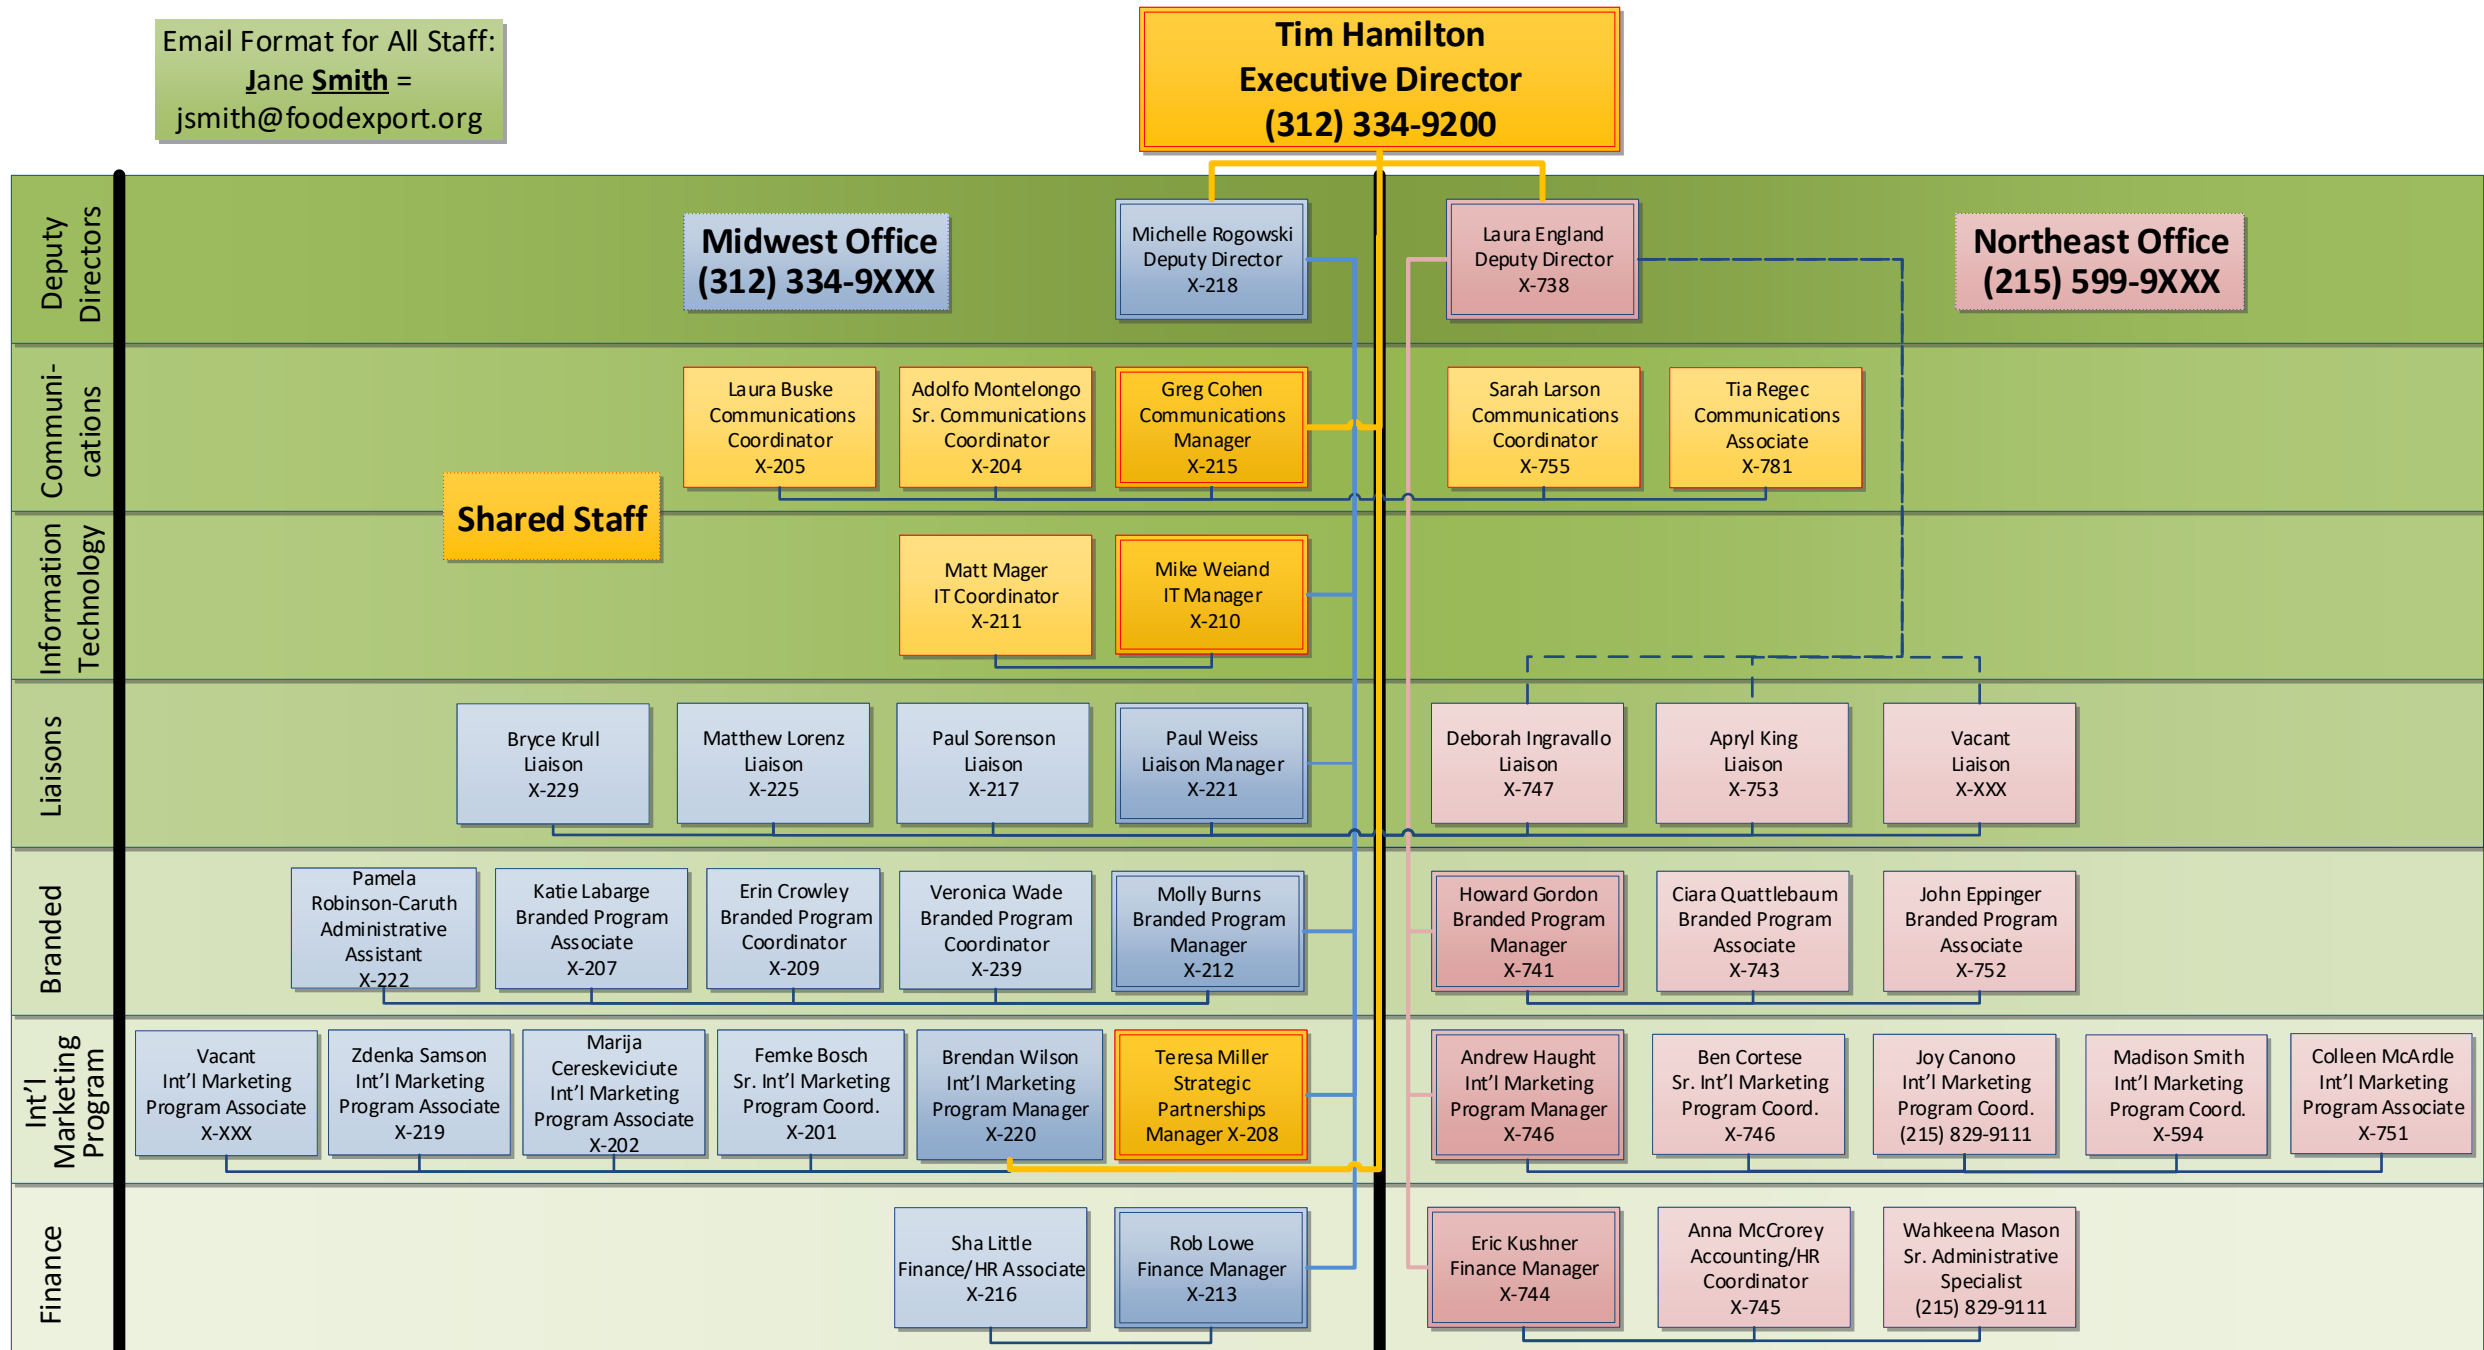

Food Export – Midwest and Food Export – Northeast Organizational Chart

Email Format for All Staff:
Jane Smith =
 jsmith@foodexport.org

To download the most up-to-date version of this chart, visit [Foodexport.org](https://www.foodexport.org) and go to My Portal, or use the link below.
<https://www.foodexport.org/docs/default-source/content/foodexportorgchart.pdf>