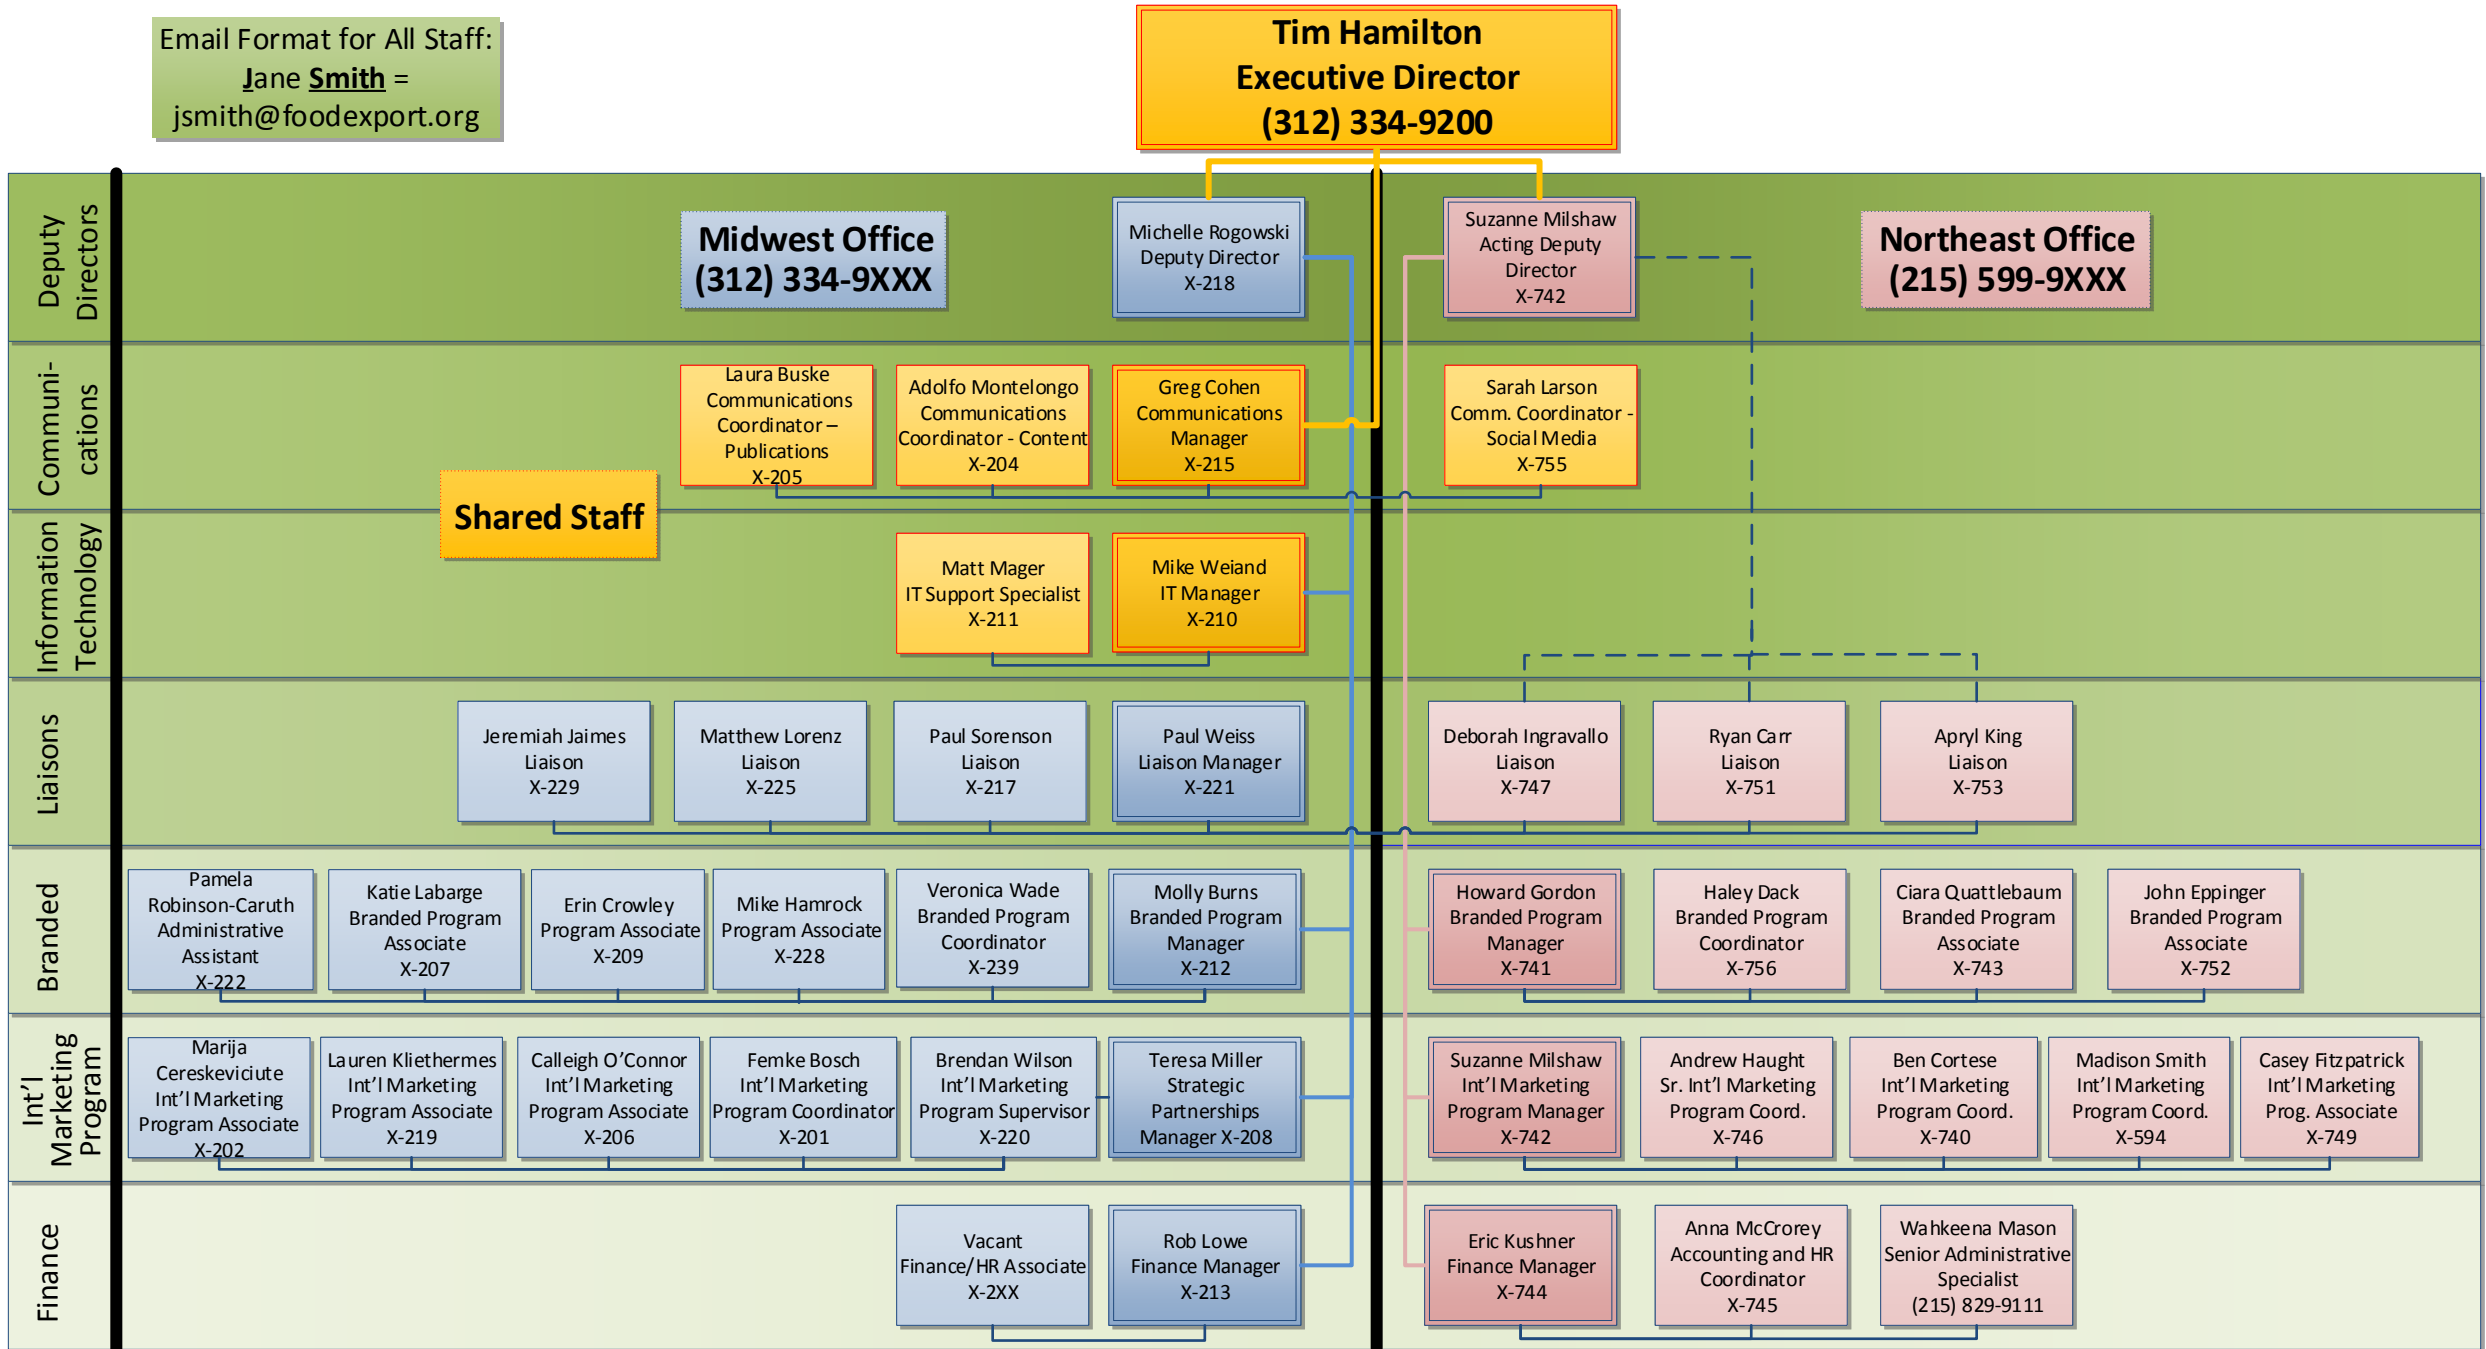

# Food Export – Midwest and Food Export – Northeast Organizational Chart

Email Format for All Staff:  
**Jane Smith** =  
 jsmith@foodexport.org

To download the most up-to-date version of this chart, visit [Foodexport.org](https://www.foodexport.org) and go to My Portal, or use the link below.  
<https://www.foodexport.org/docs/default-source/content/foodexportorgchart.pdf>