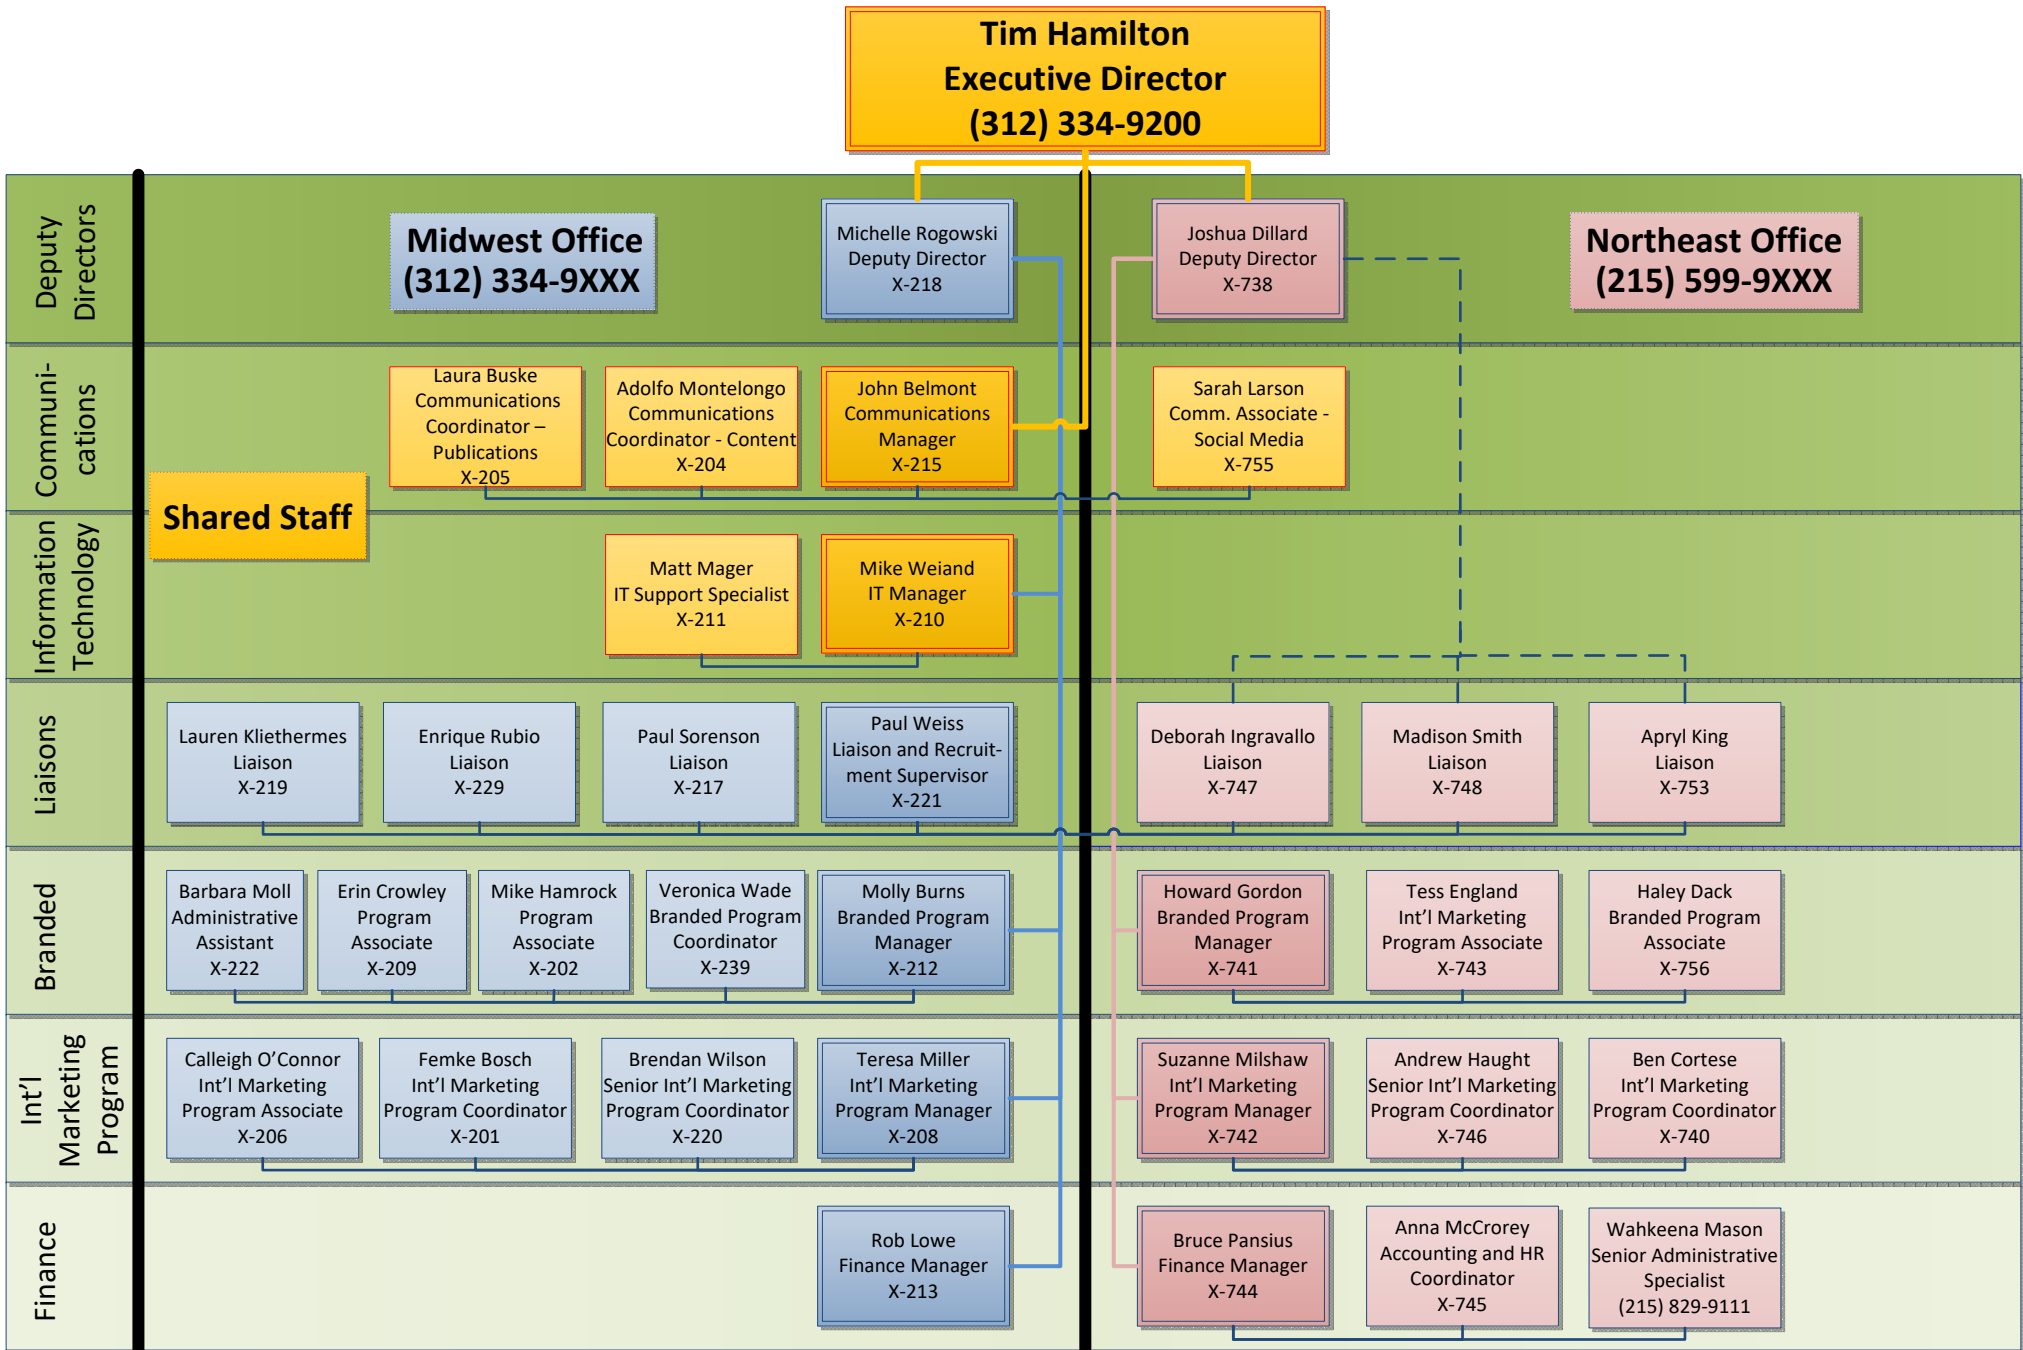

# Food Export – Midwest and Food Export – Northeast Organizational Chart

To download the most up-to-date version of this chart, visit [Foodexport.org](https://www.foodexport.org) and go to My Portal, or use the link below.