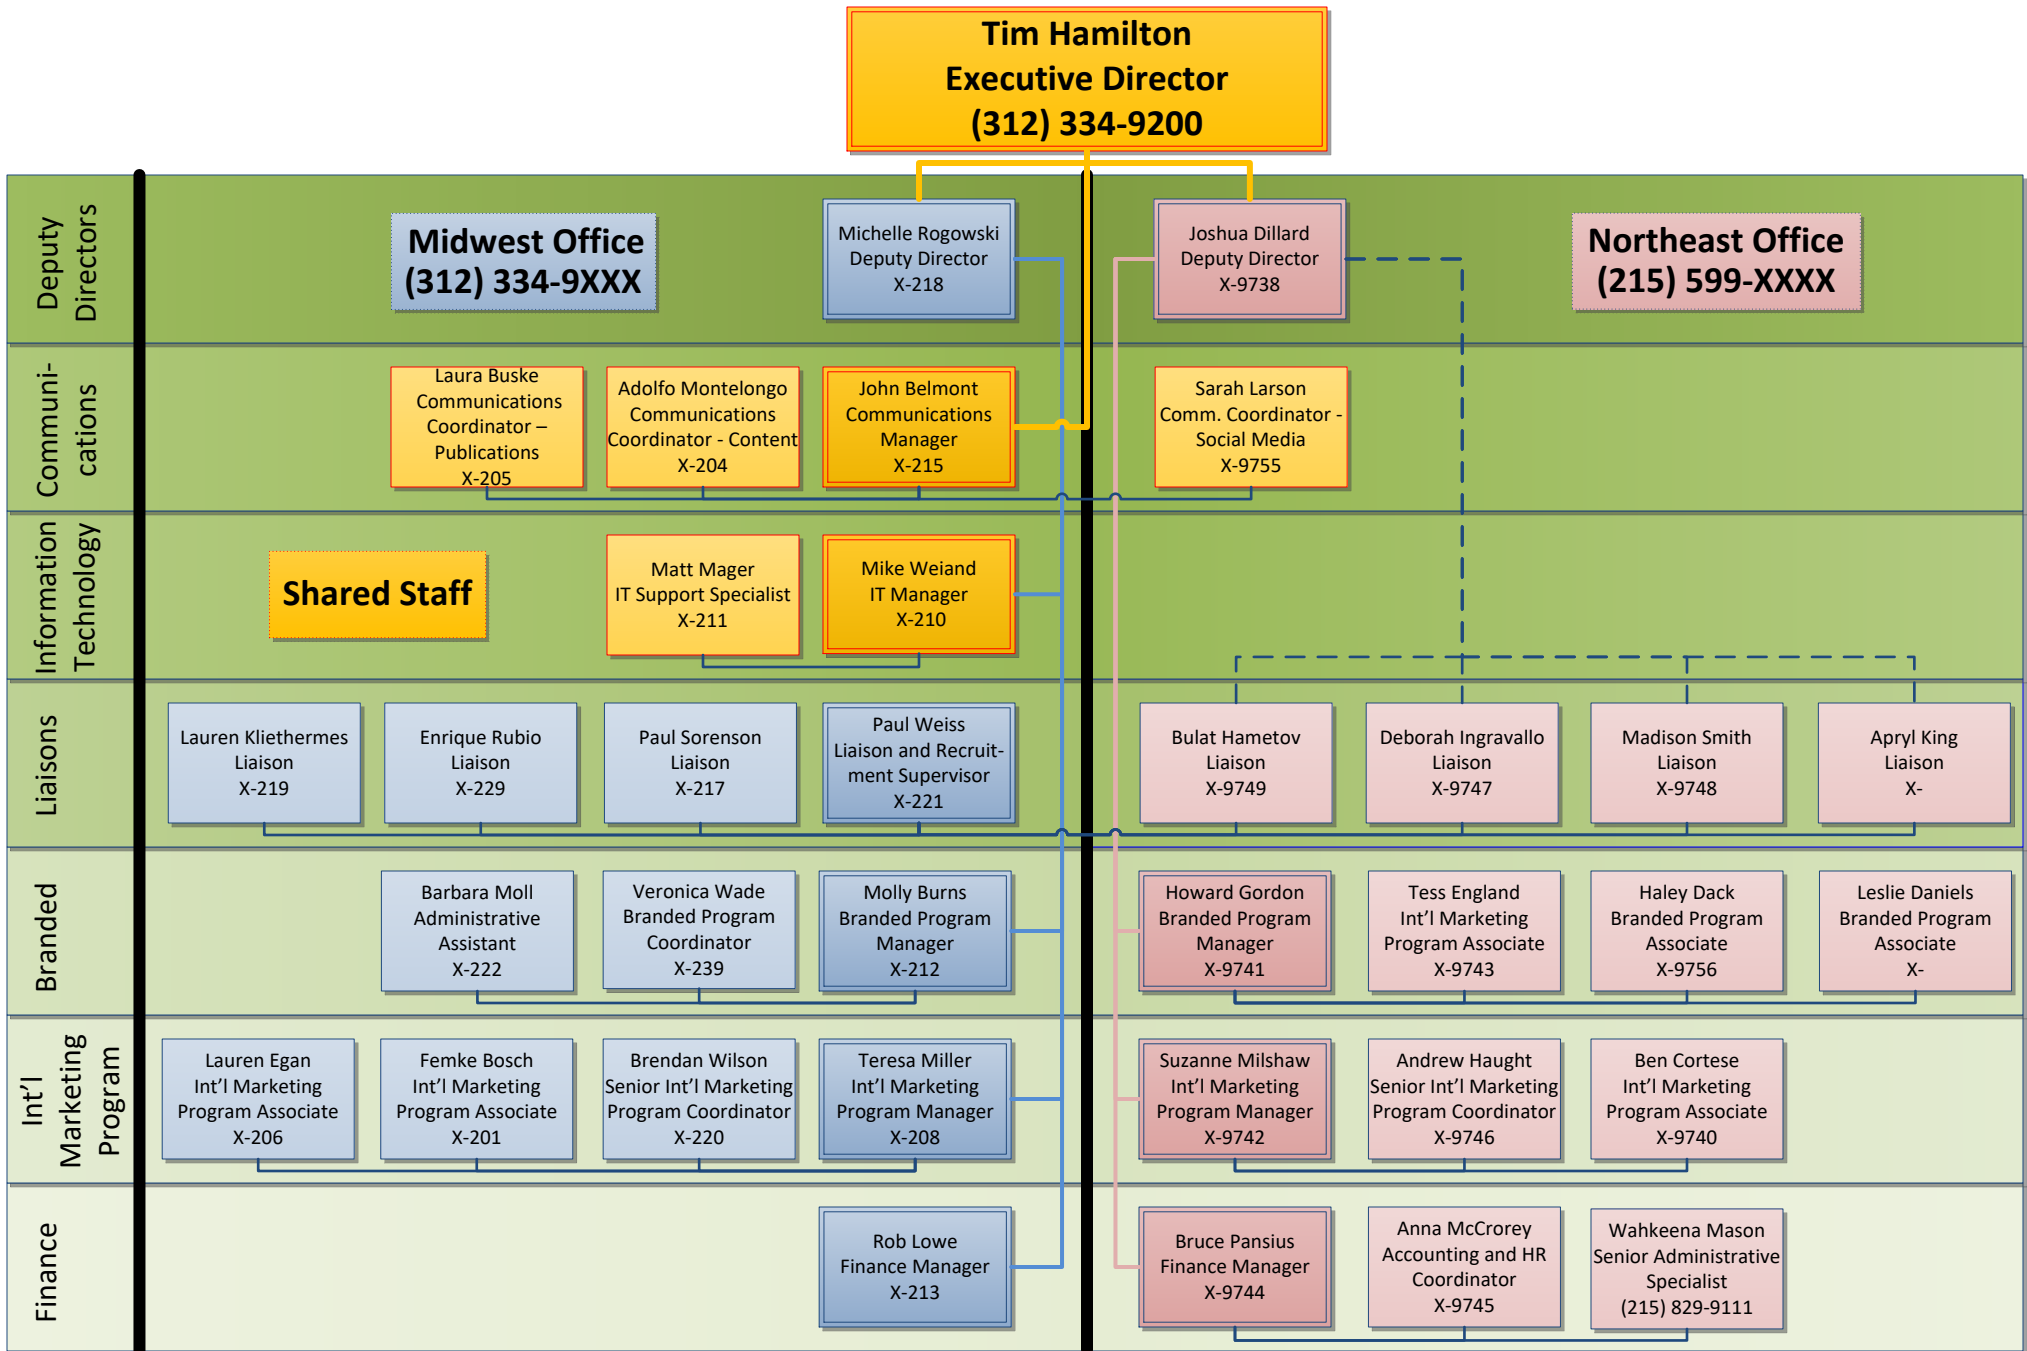

Food Export – Midwest and Food Export – Northeast Organizational Chart

To download the most up-to-date version of this chart, visit [Foodexport.org](https://www.foodexport.org) and go to My Portal, or use the link below.