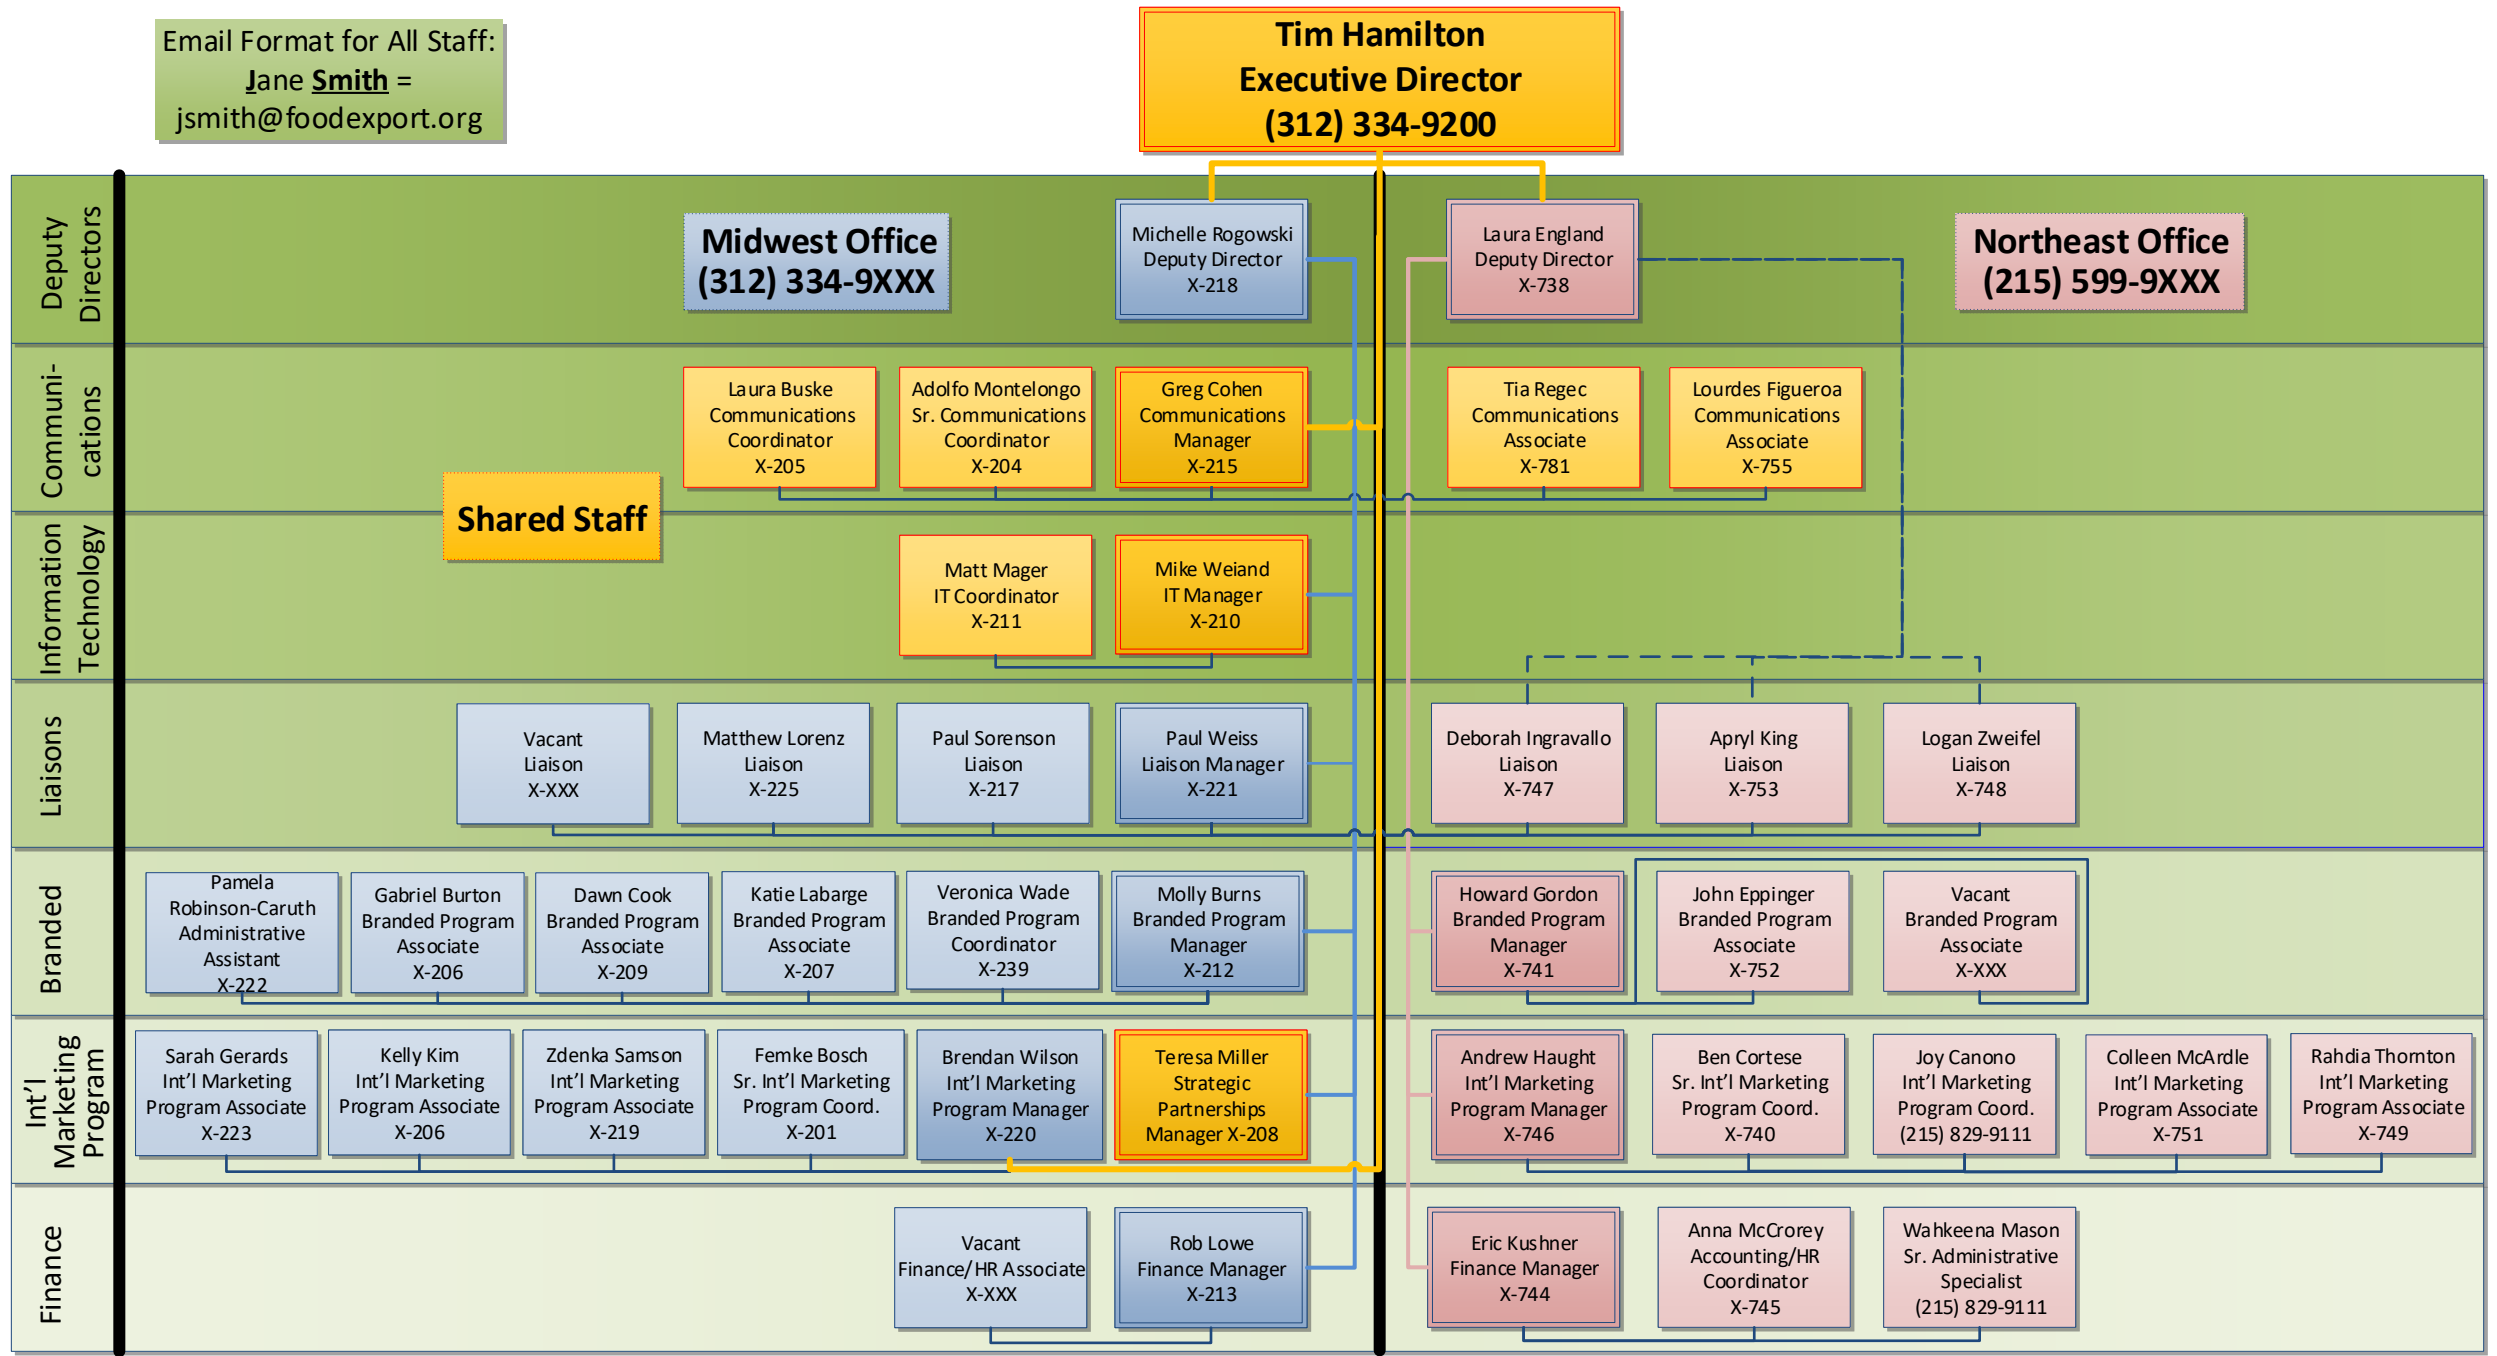

Food Export – Midwest and Food Export – Northeast Organizational Chart

Email Format for All Staff:
Jane Smith =
 jsmith@foodexport.org

To download the most up-to-date version of this chart, visit [Foodexport.org](https://www.foodexport.org) and go to My Portal, or use the link below.
<https://www.foodexport.org/docs/default-source/content/foodexportorgchart.pdf>

Updated September 2022