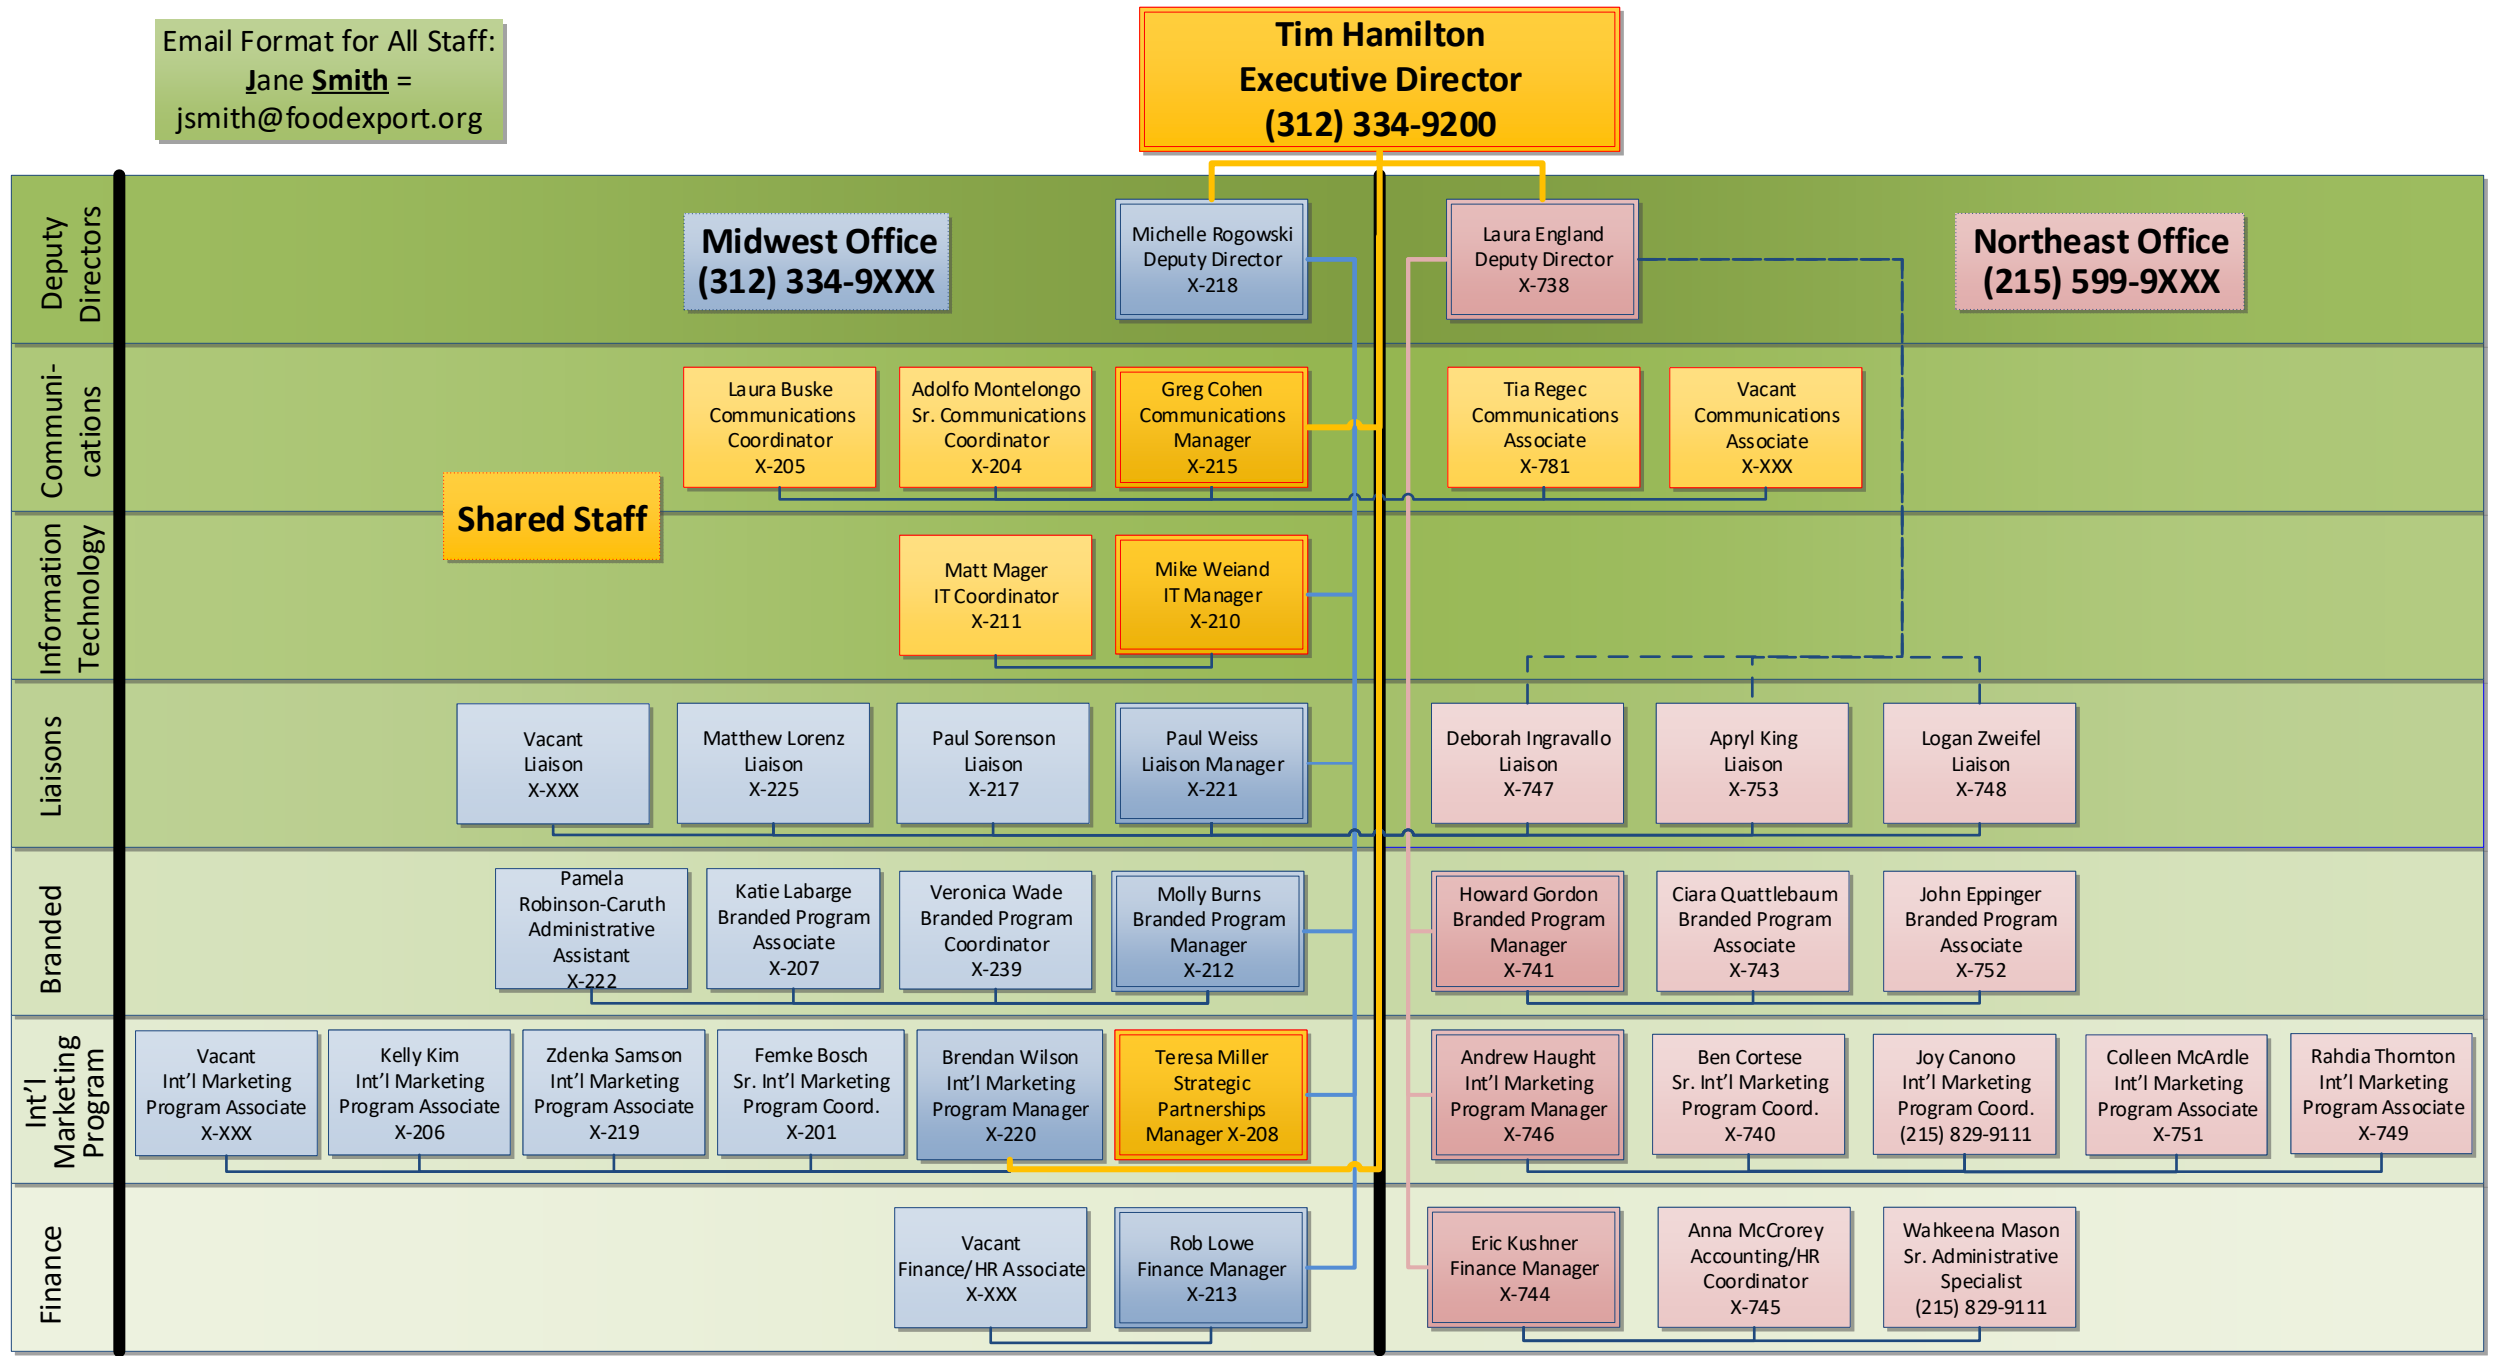

Food Export – Midwest and Food Export – Northeast Organizational Chart

Email Format for All Staff:
Jane Smith =
 jsmith@foodexport.org

To download the most up-to-date version of this chart, visit [Foodexport.org](https://www.foodexport.org) and go to My Portal, or use the link below.
<https://www.foodexport.org/docs/default-source/content/foodexportorgchart.pdf>